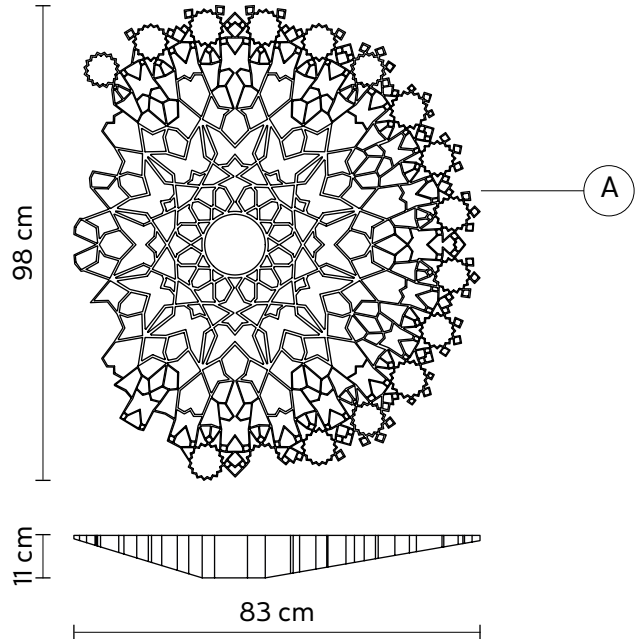

LIGHT EMISSION

unidirectional

	direct
	filtered
	indirect
	absence

bulb

Kit LED equipped

COLLECTION

also available suspension lamp version

PL130 3B V11