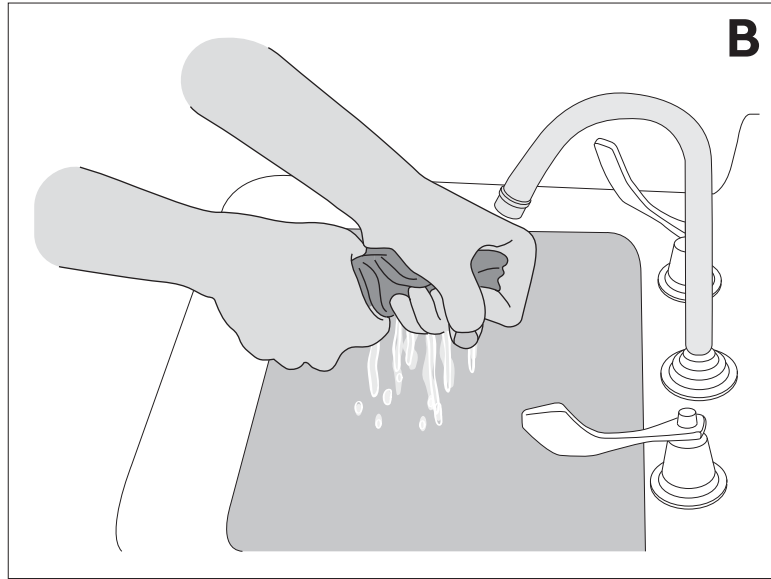

220-240 V.
led 16,8W top
led 8,4W bottom

C - 01

F

B

A

1

chemical agents

chemical agents