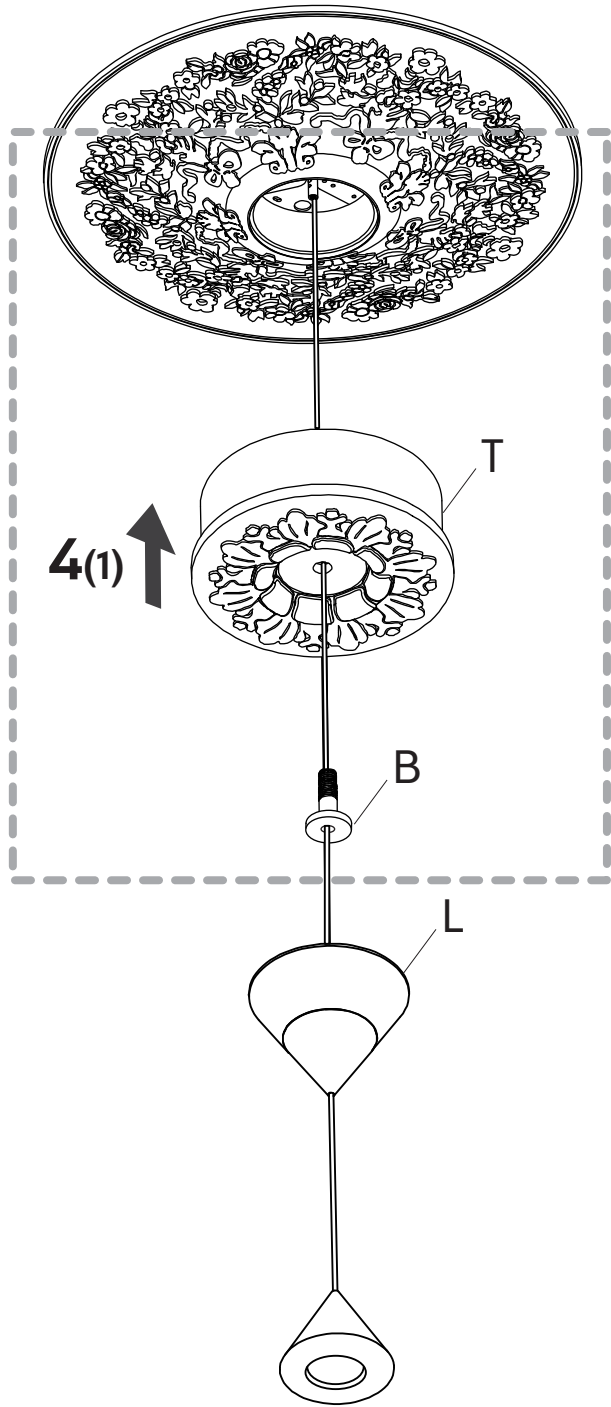

220-240 V.
led 16,8W top
led 8,4W bottom

C - 01

F

B

A

1

chemical agents

chemical agents