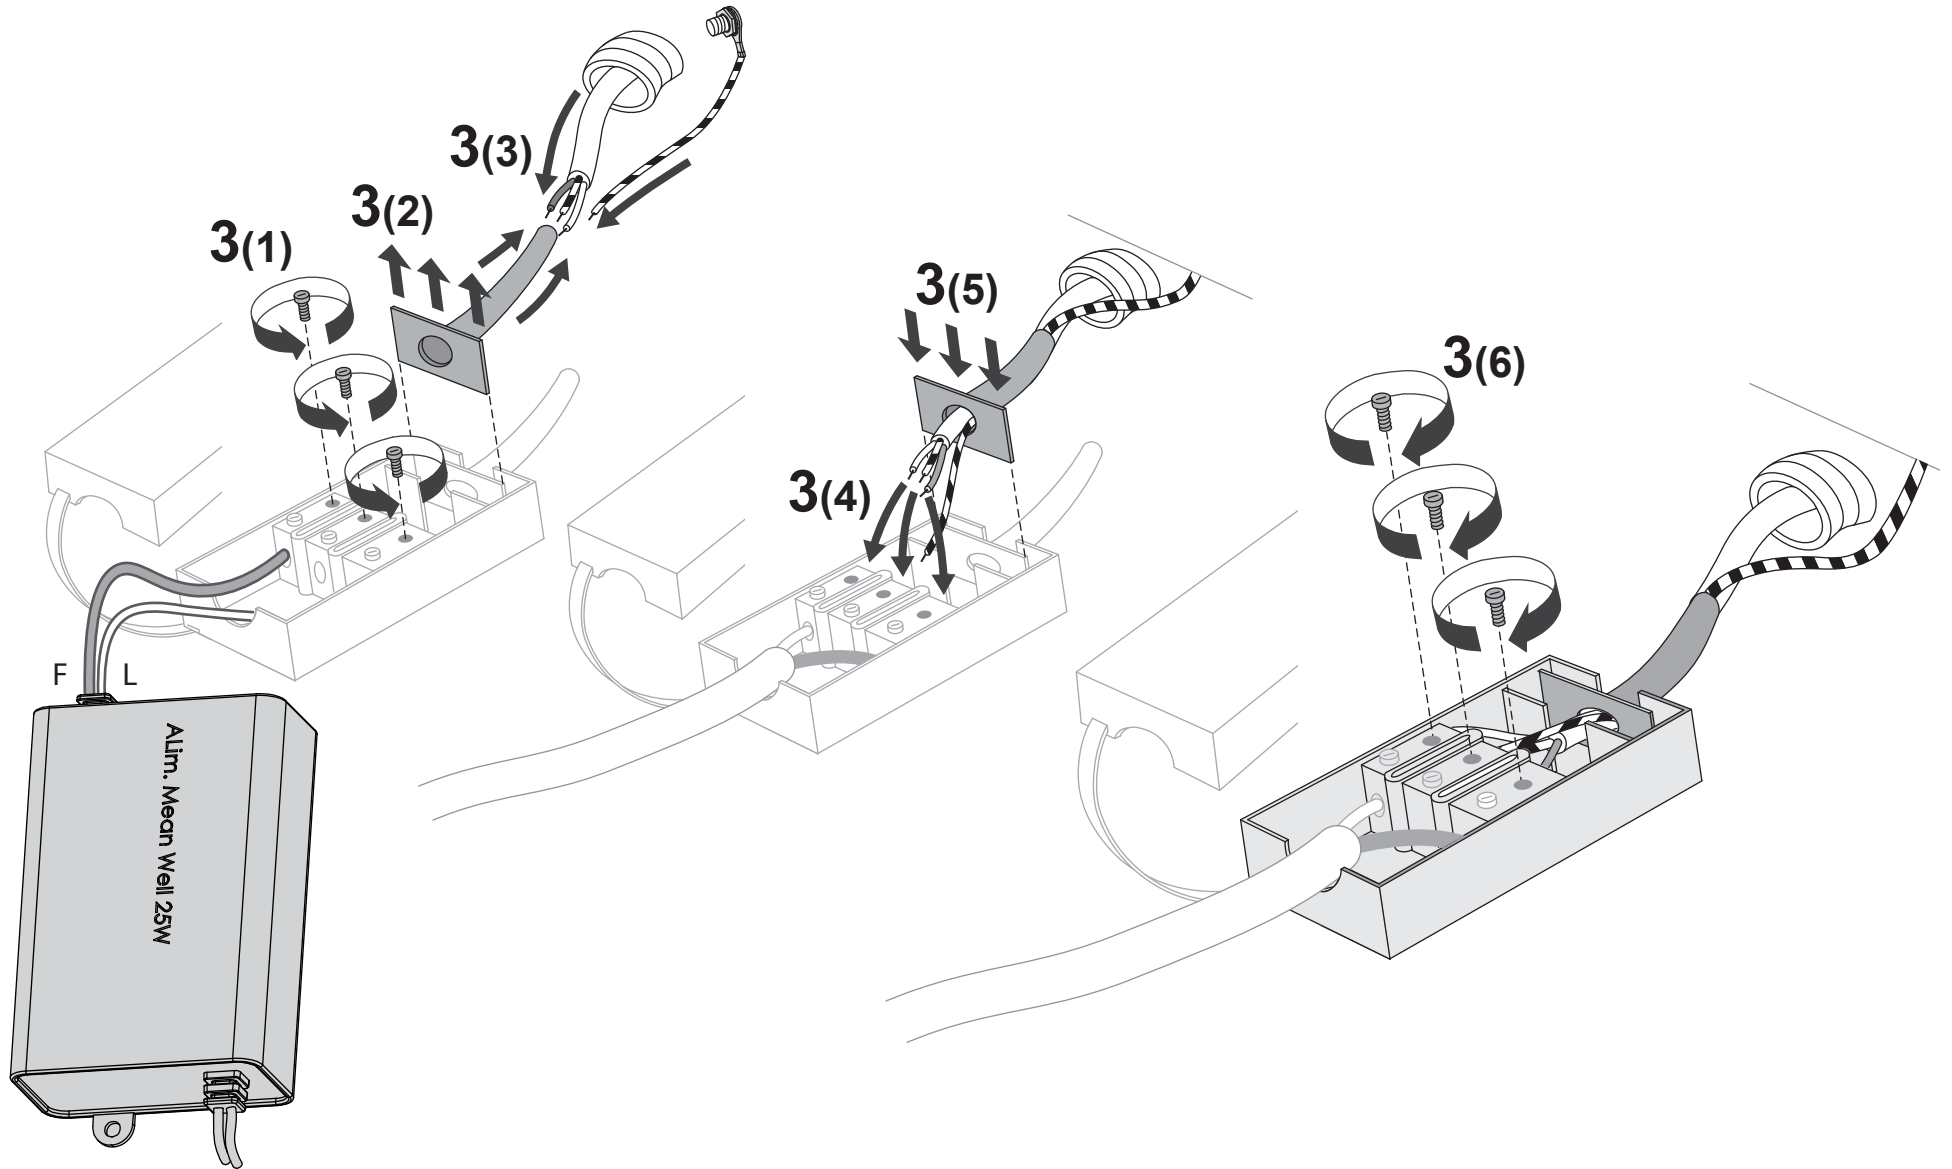

220-240 V.
led 16,8W top
led 8,4W bottom

C - 01

F

B

A

1

chemical agents

chemical agents