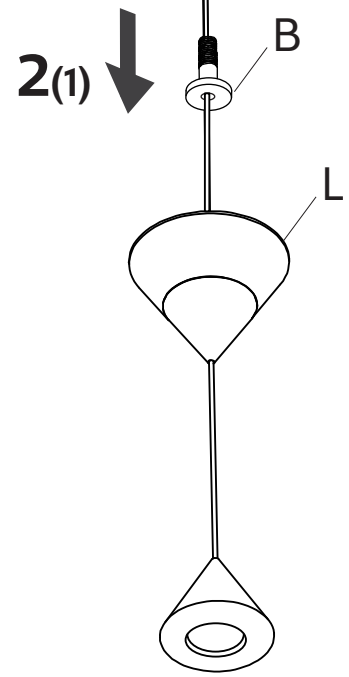

220-240 V.
led 16,8W top
led 8,4W bottom

C - 01

F

B

A

1

chemical agents

chemical agents