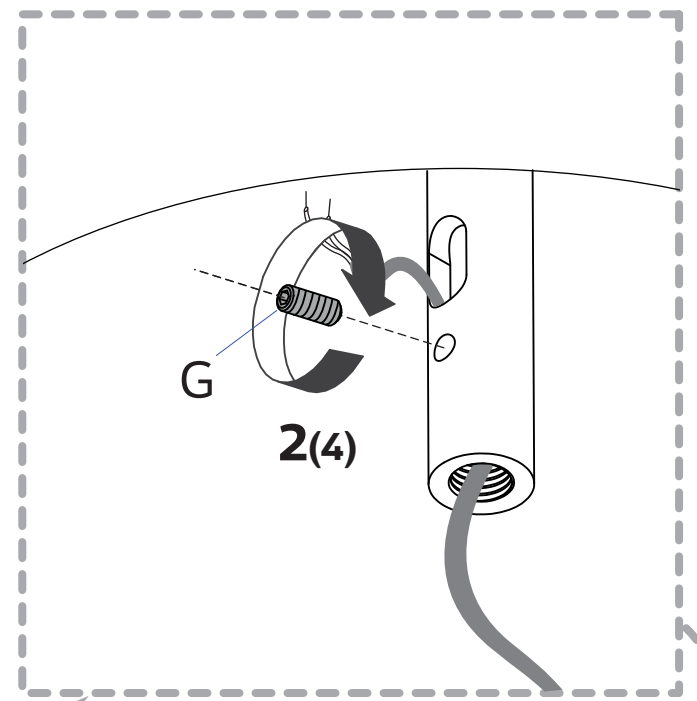

220-240 V.
led 16,8W top
led 8,4W bottom

C - 01

F

B

A

1

chemical agents

chemical agents