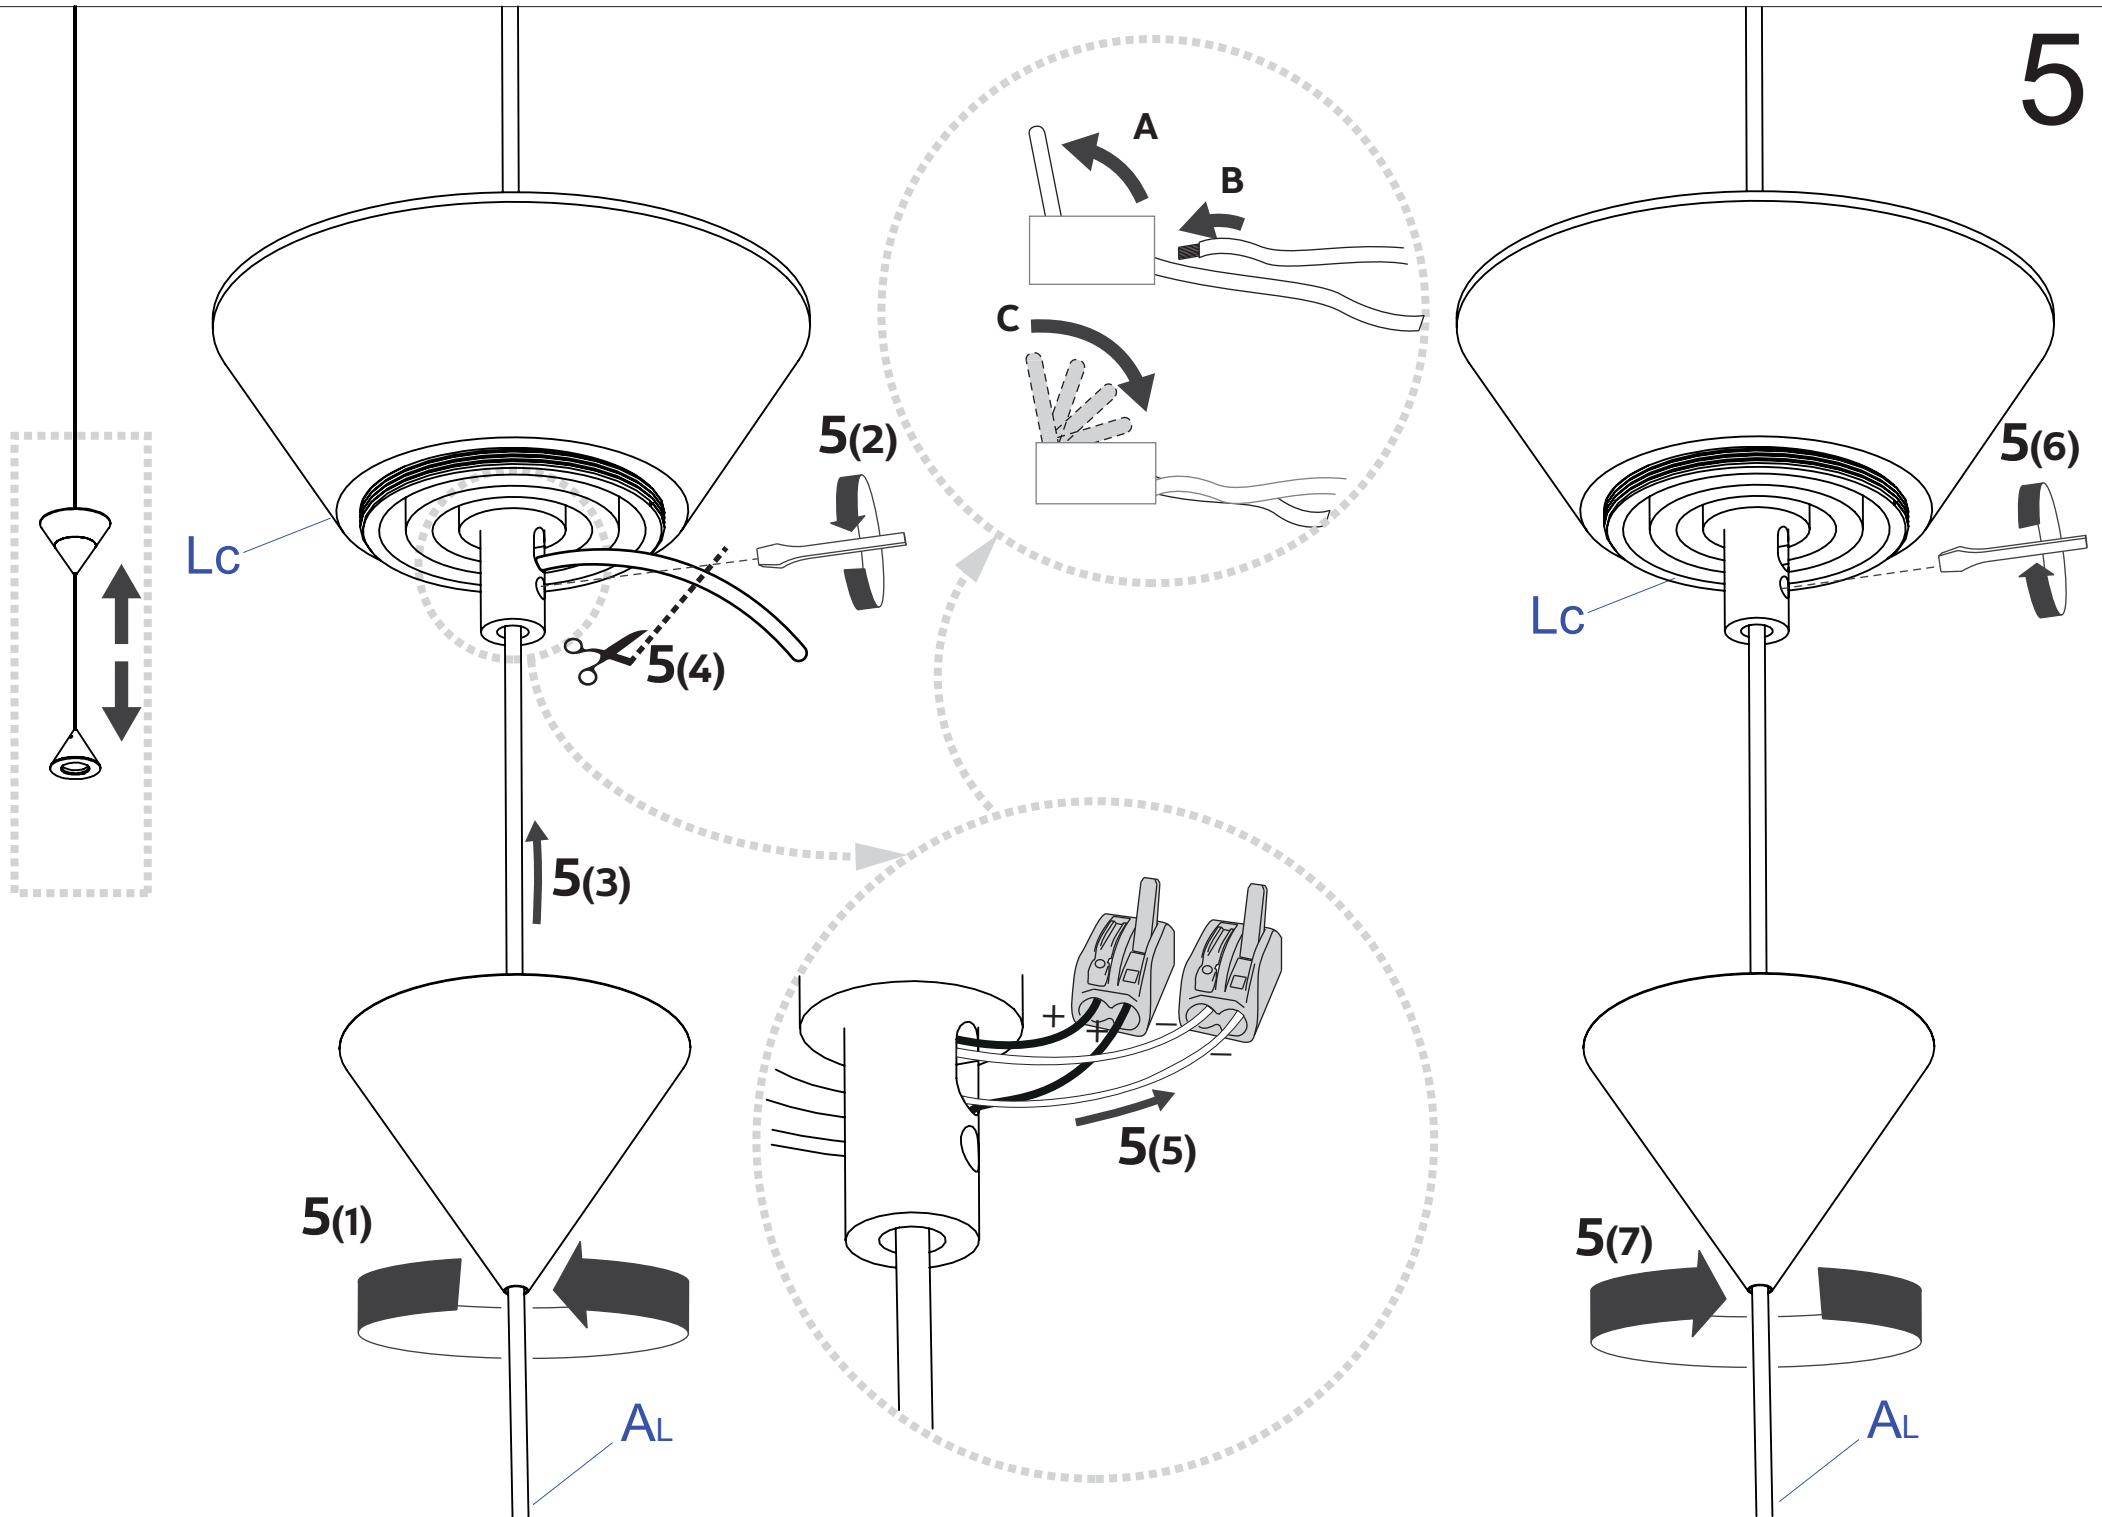

220-240 V.
led 16,8W top
led 8,4W bottom

C - 01

F

B

A

1

chemical agents

chemical agents