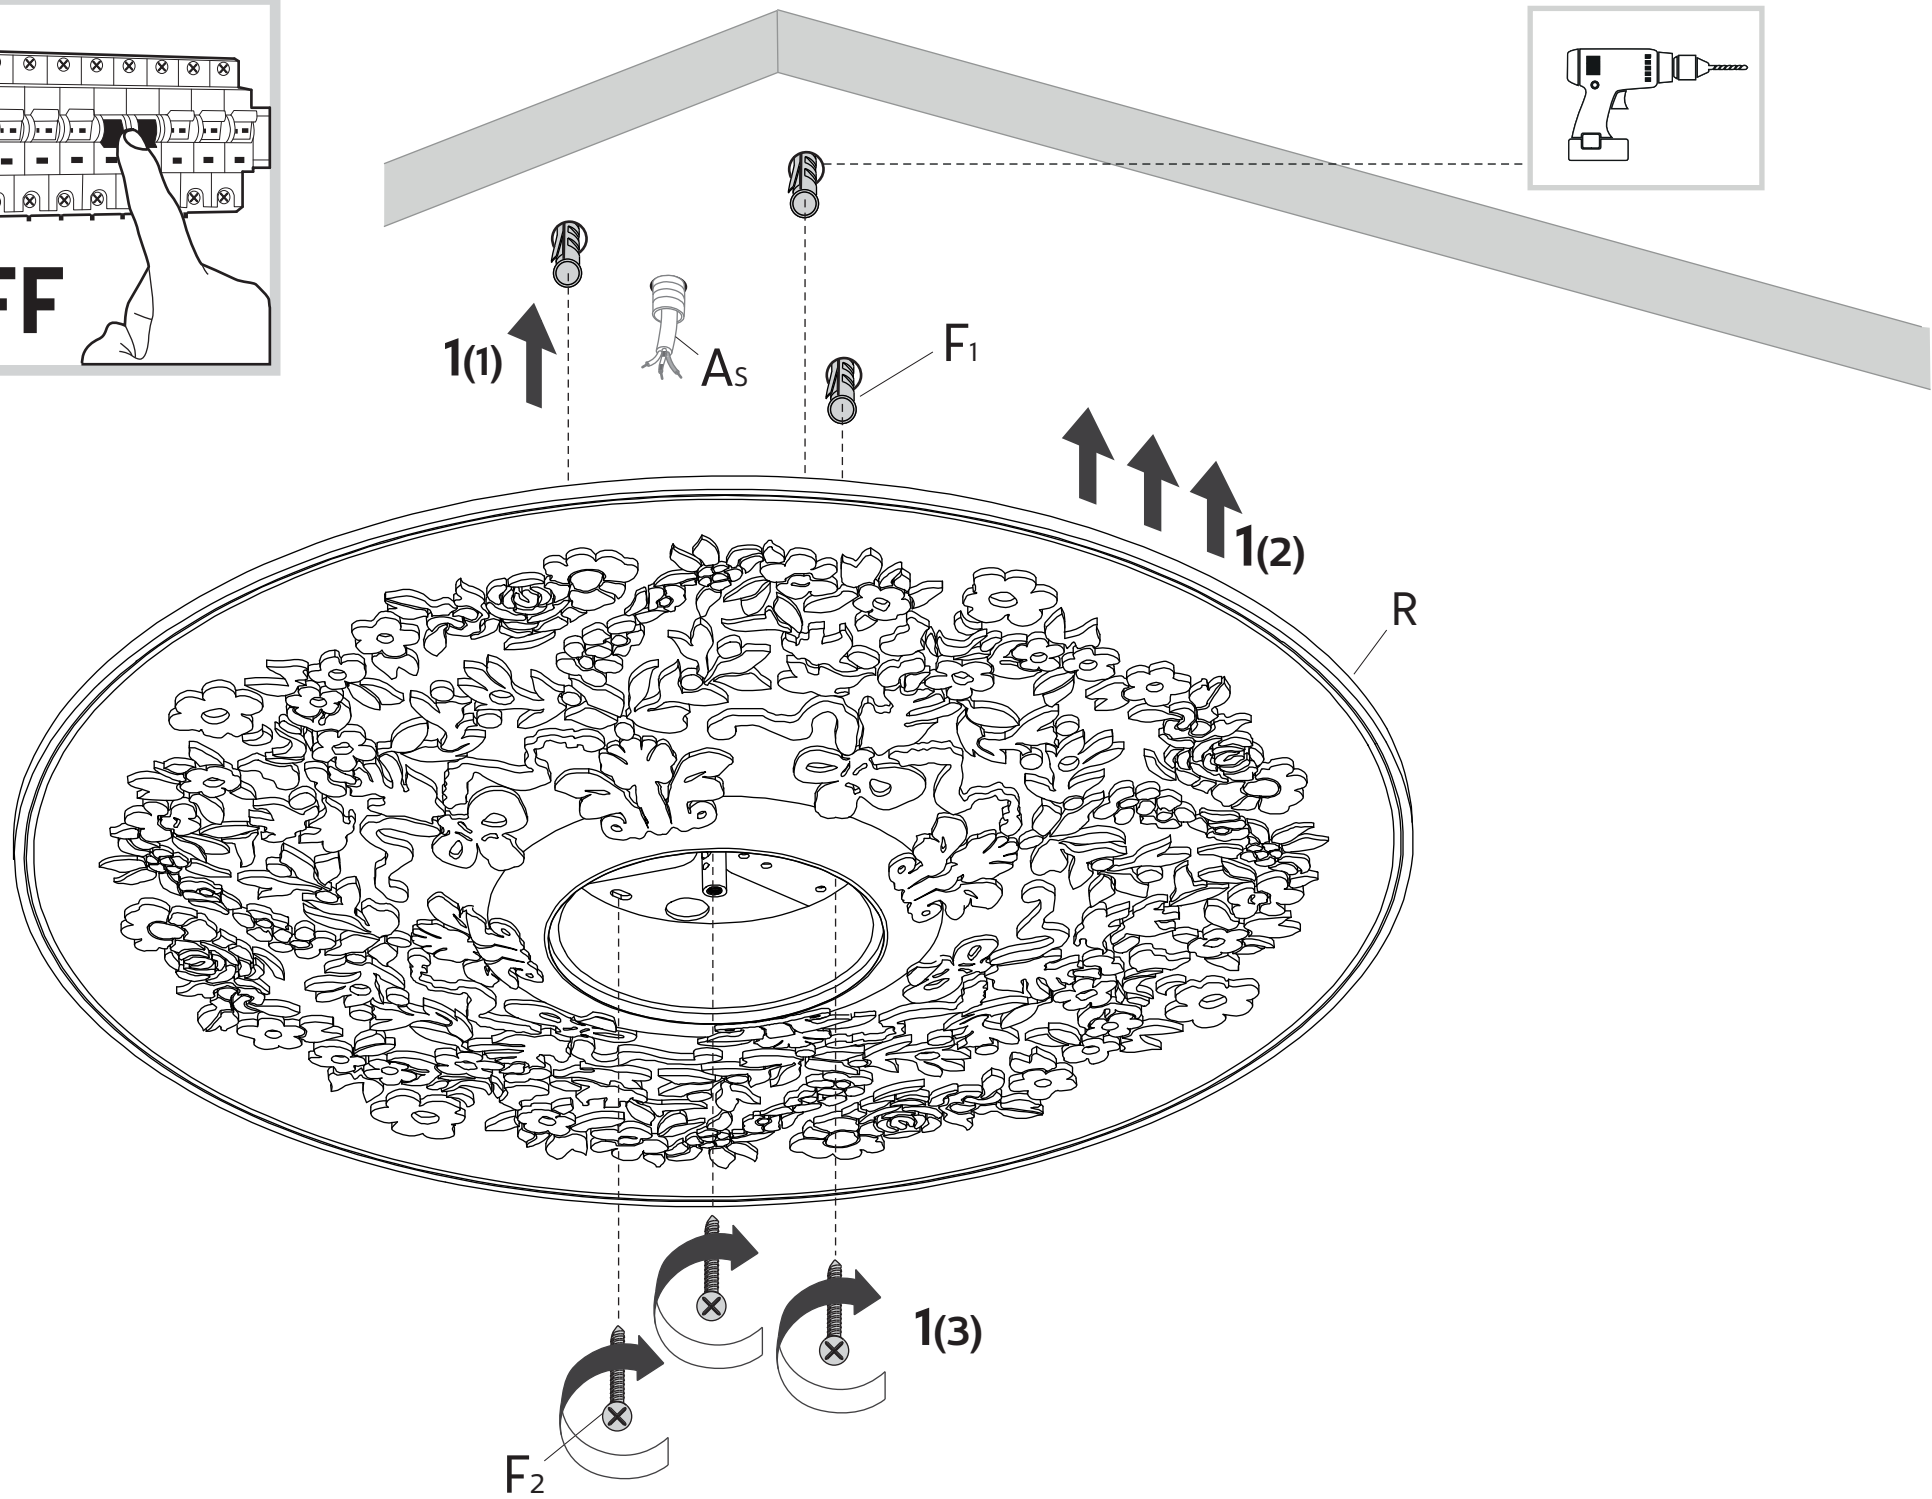

220-240 V.
led 16,8W top
led 8,4W bottom

C - 01

F

B

A

1

chemical agents

chemical agents