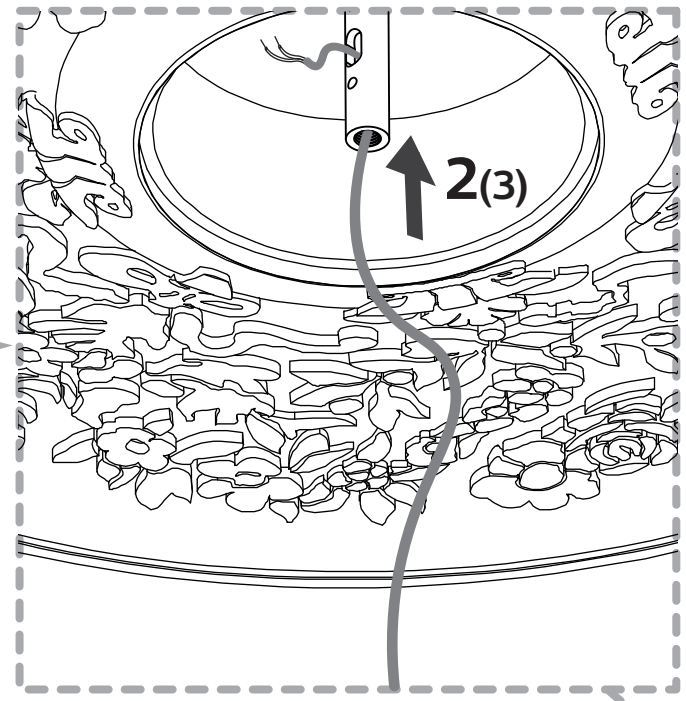

220-240 V.
led 16,8W top
led 8,4W bottom

C - 01

F

B

A

1

chemical agents

chemical agents