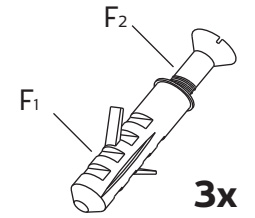

220-240 V.
led 16,8W top
led 8,4W bottom

C - 01

F

B

A

1

chemical agents

chemical agents