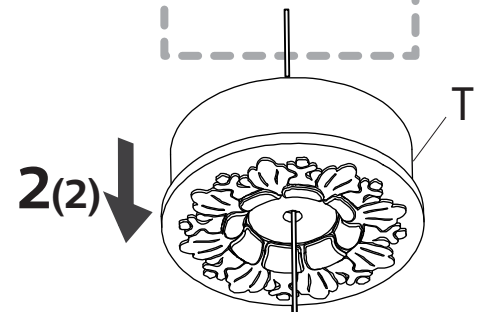

220-240 V.
led 16,8W top
led 8,4W bottom

C - 01

F

B

A

1

chemical agents

chemical agents