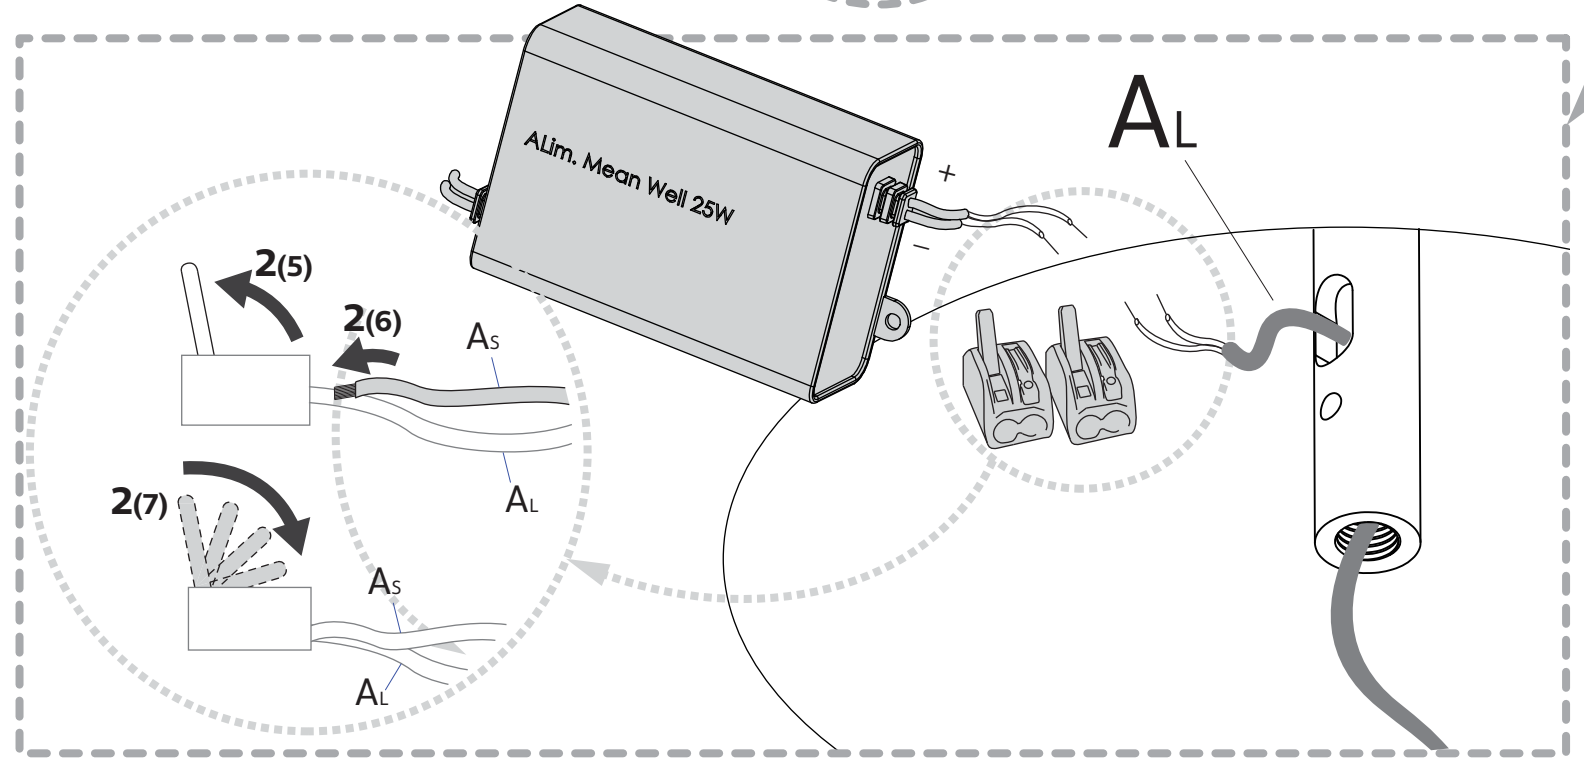

220-240 V.
led 16,8W top
led 8,4W bottom

C - 01

F

B

A

1

chemical agents

chemical agents