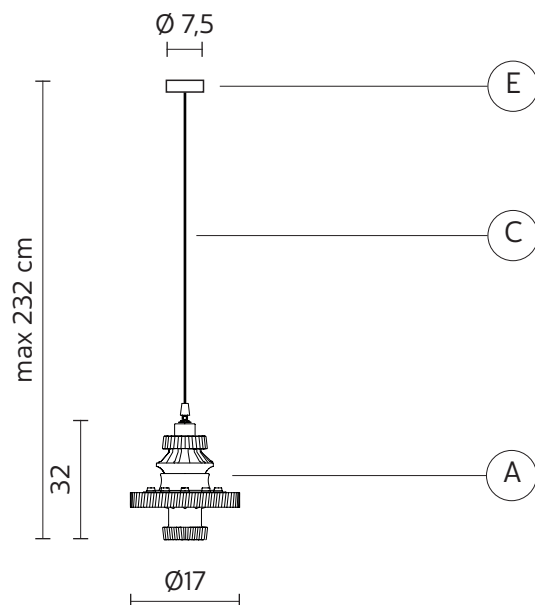

MEK suspension

Bizzarri design

year 2015

TECHNICAL SHEET - SE107 1N V11

STRUCTURE "A"

material ceramic
colour matt black

CEILING CUP "E"

material metal
colour matt black

ELECTRICAL CABLE "C"

material PVC
colour transparent

ELECTRICAL SYSTEM

socket E26
source max 1x18w LED
energy class from E to A++

PACKAGING

nr. of collis 1
net weight/kg 1,25
gross weight/kg 2,2
packaging/cm 32x24x32