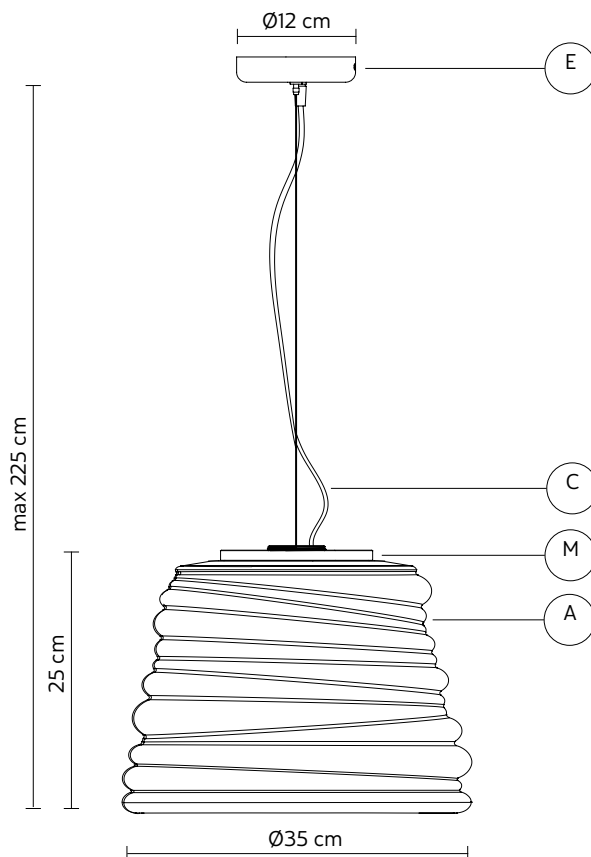

BIBENDUM pendant

Paola Navone design

year 2019

DATA SHEET - SE198BT V11

LAMPSHADE "A"

material glass
colour transparent

KIT LED "M"

material aluminum
colour matt black

CEILING CUP "E"

material metal
colour matt black

ELECTRICAL CABLE "C"

colour white fabric cable

ELECTRICAL SYSTEM

source LED 17W dimmable
1700lumen **3000K/2700K**
CRI ≥80 class A+

PACKAGING

n° cartons 1
net weight/kg 5,6
gross weight/kg 8,2
packaging/cm 47x47x47

LIGHT EMISSION

unidirectional

 direct
 filtered
 indirect
 absence

DRY LOCATION

LED equipped

COLLECTION

also available E26 version

SE198AT V11