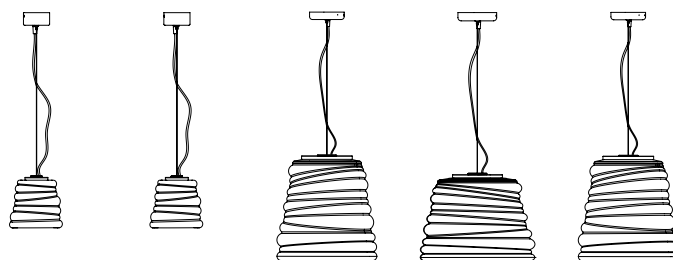

BIBENDUM pendant

Paola Navone design

year 2019

DATA SHEET - SE198BT V11

LAMPSHADE "A"

material glass
colour transparent

KIT LED "M"

material aluminum
colour matt black

CEILING CUP "E"

material metal
colour matt black

ELECTRICAL CABLE "C"

colour white fabric cable

ELECTRICAL SYSTEM

source LED 17W dimmable
1700lumen **3000K/2700K**
CRI ≥80 class A+

PACKAGING

n° cartons 1
net weight/kg 5,6
gross weight/kg 8,2
packaging/cm 47x47x47

LIGHT EMISSION

unidirectional

 direct
 filtered
 indirect
 absence

DRY LOCATION

LED equipped

COLLECTION

also available E26 version

SE198AT V11

SE198AD V11

SE198CD V11

SE198BD V11

SE198CT V11