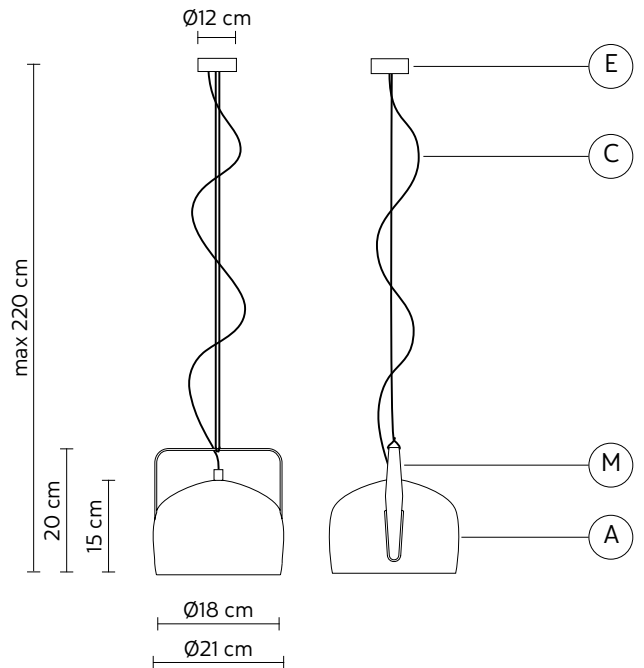

ELECTRICAL CABLE "C"

colour	white	
--------	-------	---

ELECTRICAL SYSTEM

socket	E26
source	1 x max 18W LED
energy class	from E to A++

PACKAGING

n° cartons	1
net weight/kg	1,7
gross weight/kg	3,7
packaging/cm	34x34x37

LIGHT EMISSION

unidirectional

	direct
	filtered
	indirect
	absence

CERTIFICATION

bulb not provided

COLLECTION

also available table and floor lamp version, small and large