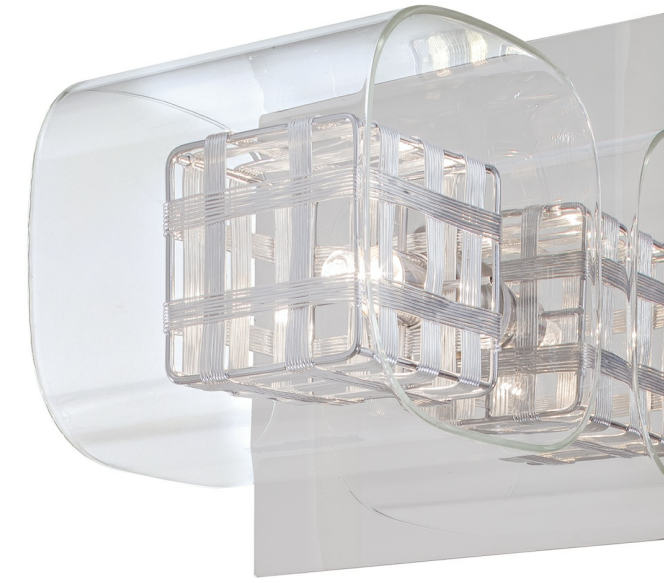

Item # P800-077	UPC Code: 844349006565
Product Family Name: Jewel Box	Finish: Chrome
Category: BATH	Category Type: Bath
Certification 174405/M355-1	
Patents:	
Notes:	

Image File Name: **P800-077.jpg**

MEASUREMENTS

Width: 6.25	Length: 6.25	Height: 6.25	Extension: 6
Height Adjustable: No	Min Overall Height: No	Max Overall Height: No	Slope: No
Wire Length: 7	Chain Length:	Safety Cable Included: No	Net Weight: 1.54
Canopy Width: 4.0	Canopy Height: 4.0	Canopy Length:	Center to Bottom: 3.25
Backplate Width:	Backplate Height:	Center to Top: 3.13	

LAMPING

No. of Bulbs: 1	Light Type: XENON,G9 (CLEAR)			
Max Bulb Wattage: 40	Socket: G9,2-PIN			
Dimmable: Yes	Ballast:	Rated Life Hours:	Photocell Included: No	Bulb/LED Included: Y
Bulb/LED Included: Yes	Color Temp.:	CRI:	Initial Lumens:	Delivered Lumens:

SHADE / GLASS

Description: Clear	Material: Glass + Aluminum
Part No.: MULTIPLE SHADES	Quantity:
Width:	Height: Length:

SHIPPING

Carton Width: 7.875	Carton Height: 8.625	Carton Length: 7.875
Carton Weight: 2.354	Carton Cubic Feet: 0.31	Small Package Shippable: Yes
Master Pack Width:	Master Pack Height:	Master Pack Length:
Master Pack Weight:	Master Cubic Feet:	Multi-Pack: Master Pack: 1