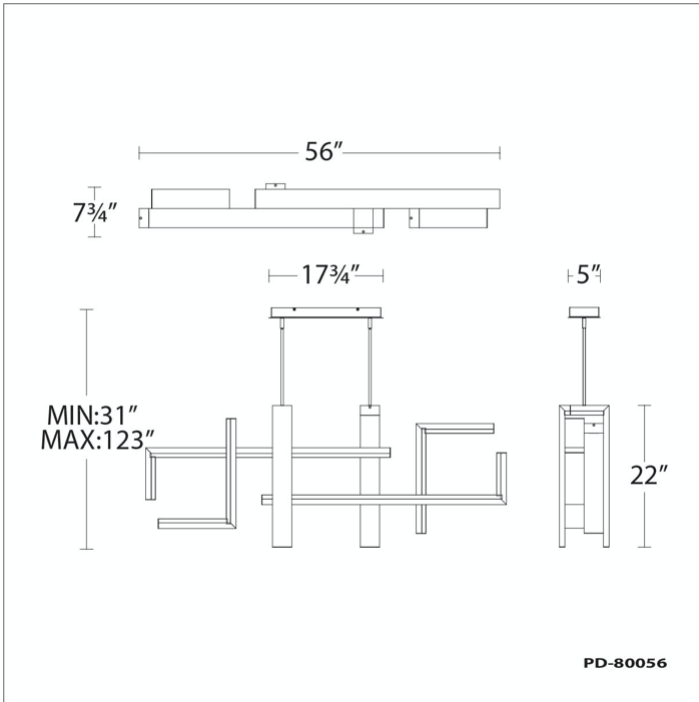

# Jackal

PD-80056

**PRODUCT DESCRIPTION**

Like star-crossed lovers never to meet, parallels of finely-finished lines and light create the intriguing display.

**FEATURES**

- Driver concealed within the canopy
- Ambient light distributed from multiple diffusers
- Six 12" and two 6" down rods included (additional sold separately)
- Slope ceiling adaptable. Hang straight swivels up to 90 degrees

**SPECIFICATIONS**

Rated Life	50000 Hours
Standards	ETL, cETL, Damp Location Listed, Title 24 JA8: 2019 Compliant
Input	120-277V, 50/60Hz
Dimming	ELV, 0-10V, TRIAC
Color Temp	3000K
CRI	90
Construction	Aluminum body with silicone diffuser

Model & Size	Color Temp	Finish	LED Watts	LED Lumens	Delivered Lumens
PD-80056 56"	3000K 3000K	AB Aged Brass BK Black	40.2W 40.2W	2794 2794	1937 1937

Example: **PD-80056-BK**

For custom requests please contact [customs@modernforms.com](mailto:customs@modernforms.com)