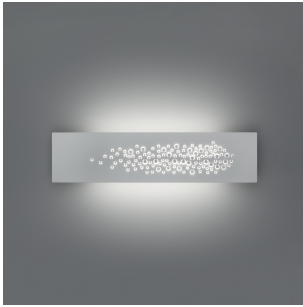

Islet wall

1627028A

SPECIFICATIONS

Design By

Mikko Laakkonen

Collection

Design

Specifications

Delivered lumens	1146lm
Light output ratio	71lm/W
Power consumption	16W
Led type	13W Array*
CCT (Correlated Color Temperature)	3000K
CRI (Color Rendering Index)	>80
Life expectancy	50000Hrs
Control type	Dimmable 2-Wire**
Input Voltage	120-277V
Driver	HATCH - 1 x XTC32-0700P-UNV-I

**Reverse or forward phase (120v only)

Colors & Finishes

White

Materials

- Body & diffuser in thermoplastic
- Metal back plate

Features & Accessories

Dimensions

Packaging