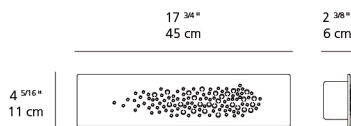

Packaging

1 Box

1 x 17-3/4" x 6" x 5-13/16" / 3.75 lbs - 44.9 cm x 15.1 cm x 14.5 cm / 1.7 kg