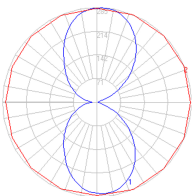

1 Box

1 x 17-3/4" x 6" x 5-13/16" / 3.75 lbs - 44.9 cm x 15.1 cm x 14.5 cm / 1.7 kg

Light distribution

Direct/Indirect

Red = Max Cd. Through Vertical plane

Blue = Max Cd. Through Horizontal plane

Luminaire weight