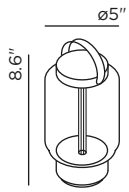

## Portable Outdoor Lamp

color	item no.	system performance
jet black	93950-JB	2 W/76 lm
bright bronze	93950-BB	2 W/76 lm

**technical information:**

LED  
lithium-ion battery  
2x 2000 mAh  
2700K

**battery operating time:**

- approx. 5 hrs. at 100% (level 3)
- approx. 10 hrs. at 50% (level 2)
- approx. 20 hrs. at 25% (level 1)

**3-step-touch dimmer**

**3.9ft USB-C-cable included**  
(US-ET-93950-USB-C-BL)

**material:**

aluminum die-casting lacquered  
amber-colored glass

**protection class:**  
**IP44**

**EEC:****light direction:****accessories****qu rope** for hanging

color	item no.	material
black	93951	silicon-rubber + polycarbonate lacquered

**qu hook** for wall mounting