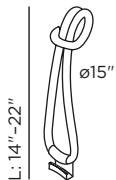

- approx. 5 hrs. at 100% (level 3)
- approx. 10 hrs. at 50% (level 2)
- approx. 20 hrs. at 25% (level 1)

**3-step-touch dimmer**

**3.9ft USB-C-cable included**  
(US-ET-93950-USB-C-BL)

**material:**

aluminum die-casting lacquered  
amber-colored glass

**protection class:**  
**IP44**

**EEC:****light direction:****accessories****qu rope** for hanging

color	item no.	material
black	93951	silicon-rubber + polycarbonate lacquered

**qu hook** for wall mounting