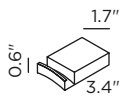

color	item no.	material
jet black	93952-JB	aluminum die-casting lacquered
bright bronze	93952-BB