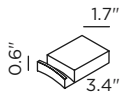

qu hook for wall mounting