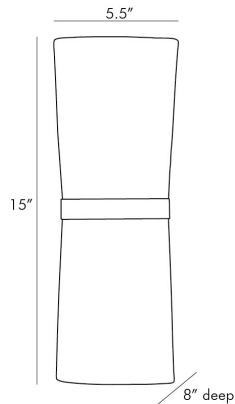

## INWOOD SINGLE SCONCE

49398

H: 15 IN, H: 15.5 IN, W: 5.5 IN, D: 8 IN

Antique Brass

Contract Suitable As Is

The Inwood Sconce takes a step in the solo direction with this single-style version. It's highlighted by an antique brass band and an ivory microfiber shade that allows light to emit atop and below the sconce. Pair with another and hang in a hallway or foyer. Damp-rated, although limited covered outdoor conditions may affect finish.

### DIMENSIONS

Center Of Mount From Btm	8 IN
Backplate	H: 6 IN, W: 4 IN, D: 1 IN
Mount	H: 5.5 IN, W: 3.5 IN