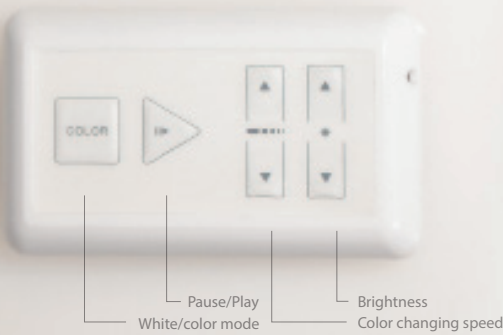

INVISILED® ACCESSORIES

Indoor color changing electronic accessories

WAC LIGHTING

Responsible Lighting®

Type	Model	Input	Output	Max Run	Dim	Compatibility
Remote Color changing	EN-2460D-C	120VAC	24VDC / 60W	40 feet	ELV	Includes a 6 foot lead wire Daylight to Sunset, Palette
Plug-in Color changing	EN-2460D-C-P	120VAC	24VDC / 60W	40 feet	ELV	Includes a 6 foot lead wire Daylight to Sunset, Palette

Wireless controller (accessory for wired controller)
LED-TO24-WS