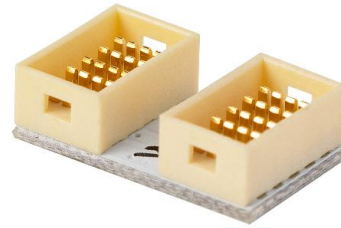

WAC LIGHTING

Tape to Tape Connector

Fixture Type: _____

Catalog Number: _____

Project: _____

Location: _____

| Model | Finish |
|--------|----------|
| T24-MM | WT WHITE |

Example: **T24-MM-WT**

FEATURES

- Connects tape/Pixels light sheet sections
- 5 Year warranty

SPECIFICATIONS

| | |
|-----------------|---|
| Mounting: | Can be mounted on ceiling or wall in all orientations |
| Finish: | :WHITE |
| Operating Temp: | -4°F to 104°F (-20°C to 40°C) |
| Standards: | UL, cUL, Damp Location Listed, ADA |

FINISHES:

WHITE

LINE DRAWING: