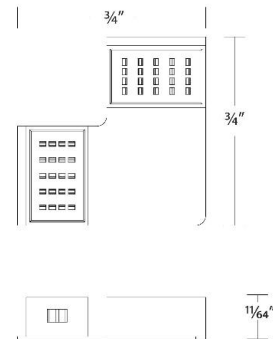

FEATURES

- Connects tape/Pixels light sheet sections
- 5 Year warranty

SPECIFICATIONS

Mounting:	Can be mounted on ceiling or wall in all orientations
Finish:	:WHITE
Operating Temp:	-4°F to 104°F (-20°C to 40°C)
Standards:	UL, cUL, Damp Location Listed, ADA

FINISHES:

WHITE

LINE DRAWING:

SMD Inline Tape to Tape L Connector
T24-LI-WT