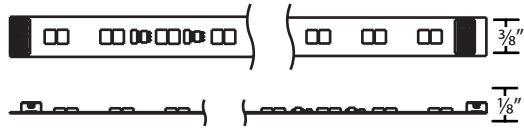

InvisiLED® CCT

Color Temperature Adjustable Tape

WAC LIGHTING

Fixture Type:

Catalog Number:

Project:

Location:

PRODUCT DESCRIPTION

Architectural grade white tape light that delivers precise color consistency and brightness throughout the strip. 5 CCTs selectable and best-in-lighting quality make it perfect for applications like bright coves or task lighting in dry or damp locations.

FEATURES

- May be cut and easily reconnected every 4 inches
- Select and choose desirable CCT with matching CCT selectable power supply
- InvisiCoat, a UV stabilized protective coating, protects LEDs and circuitry for long term use in Damp Locations
- Equal brightness for an entire light strip
- Strong adhesive bonding with the 3M adhesive VHB
- Gold plated connector protects from corrosion, heat, and ensures a reliable connection
- 100 ft max distance between the power supply and beginning of InvisiLED®
- Closet Rated options (T24-CS1 & T24-CS2)

SPECIFICATIONS

Construction:	Flexible strip light
Cutting Interval:	4"
Input:	24VDC
Lumens:	Up to 600 lm/ft
Max Run:	Refer to ordering table
Dimming:	ELV, 0-10V
CRI:	95+
McAdams Steps:	2
Color Temp:	2700K / 3000K / 3500K / 4000K / 5000K
Rated Life	50,000 hours
Operating Temp:	-4°F to 104°F (-20°C to 40°C)
Standards:	UL & cUL listed, Damp Location listed, Title 24 Compliant

TAPE SELECTIONS

System	Max Run	Power	Length (in feet)					Color Temp		Finish
T24-CS1	100+lm/ft	60ft	1.2W/ft	01	05	10	20	60	2700K	WT White
T24-CS2	200+lm/ft	40ft	2.4W/ft	01	05	10	20	40	3000K	
T24-CS3	300+lm/ft	30ft	3.0W/ft	01	05	10	20	30	3500K	
T24-CS4	400+lm/ft	20ft	4.6W/ft	01	05	10	20	N/A	4000K	
T24-CS6	600+lm/ft	15ft	6.3W/ft	01	05	10	15	N/A	5000K	

Example: **T24-CS3-10-2750WT**

waclighting.com
Phone (800) 526.2588
Fax (800) 526.2585

Headquarters/Eastern Distribution Center
44 Harbor Park Drive
Port Washington, NY 11050

Central Distribution Center
1600 Distribution Ct
Lithia Springs, GA 30122

Western Distribution Center
1750 Archibald Avenue
Ontario, CA 91760