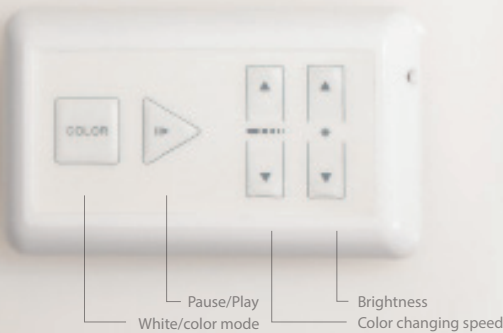

INVISILED® ACCESSORIES

Indoor color changing electronic accessories

WAC LIGHTING

Responsible Lighting®

Type	Model	Input	Output	Max Run	Dim	Compatibility
Remote Color changing	EN-2460D-C	120VAC	24VDC / 60W	40 feet	ELV	Includes a 6 foot lead wire Daylight to Sunset, Palette
Plug-in Color changing	EN-2460D-C-P	120VAC	24VDC / 60W	40 feet	ELV	Includes a 6 foot lead wire Daylight to Sunset, Palette

Wireless controller (accessory for wired controller)
LED-TO24-WS