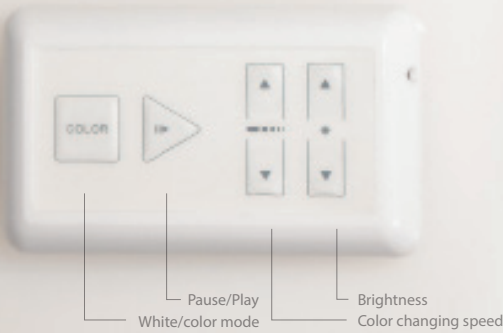

INVISIBLE® ACCESSORIES

Indoor color changing electronic accessories

WAC LIGHTING

Responsible Lighting®

Type	Model	Input	Output	Max Run	Dim	Compatibility
Remote Color changing	EN-2460D-C	120VAC	24VDC / 60W	40 feet	ELV	Includes a 6 foot lead wire Daylight to Sunset, Palette
Plug-in Color changing	EN-2460D-C-P	120VAC	24VDC / 60W	40 feet	ELV	Includes a 6 foot lead wire Daylight to Sunset, Palette

Wireless controller (accessory for wired controller)
LED-TO24-WS