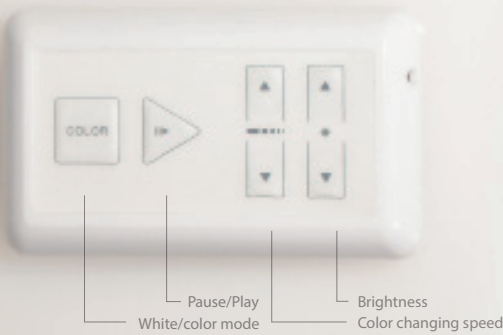

INVISIBLE® ACCESSORIES

Indoor color changing electronic accessories

WAC LIGHTING

Responsible Lighting®

Type	Model	Input	Output	Max Run	Dim	Compatibility
Remote Color changing	EN-2460D-C	120VAC	24VDC / 60W	40 feet	ELV	Includes a 6 foot lead wire Daylight to Sunset, Palette
Plug-in Color changing	EN-2460D-C-P	120VAC	24VDC / 60W	40 feet	ELV	Includes a 6 foot lead wire Daylight to Sunset, Palette

Wireless controller (accessory for wired controller)
LED-TO24-WS