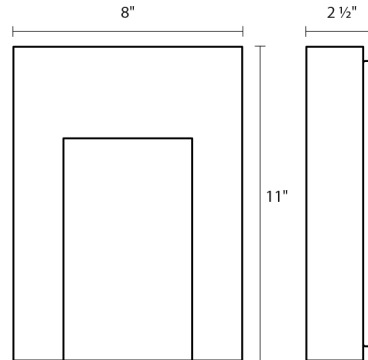

SONNEMAN
A WAY OF LIGHT

 Download

inset Short LED Sconce

7266.72-WL

DIMENSIONS

Height	11"
Width	8"
Extension	2.5"
Minimum Extension	2.5"
Maximum Extension	2.5"
Fixture Weight	5 lbs.

ELECTRICAL SPECS

Bulb Type	Integral LED
Bulb Quantity	1
Bulb Included?	Yes
Wattage	16
Initial Lumens	1100
Input Voltage	120VAC
CCT	3000K
CRI	90
Power Supply Type	Driver
Power Supply Quantity	1
Power Supply Location	Outlet Box
Dimming Type	TRIAC/ELV

SHIPPING

Carton 1 L x W x H	15" x 12" x 7"
Carton 1 GW	7 lbs.

SHADE 1

Quantity	1
Color	Textured Bronze
Material	Aluminum
Height	11"
Diameter	8

AVAILABLE FINISHES

Textured Bronze (.72)
Textured Gray (.74)
Textured White (.98)