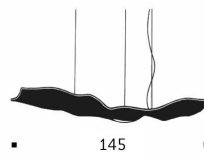

Light source

Down- and Uplight. Dimmable LEDs with Dim-to-Warm technology, 1800 - 2700 K, CRI 95 Ra, Downlight, approx. 2000 lm, Uplight, approx 700 lm. 23 W, EEC F (A-G). With built-in LEDs. The light source is not exchangeable by the user, but by an electrician.