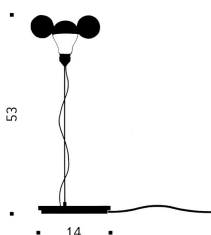

Light source

Ambient 12 V AC, 5 W, LED, dim-to-warm. E27, 380 lm (360°), 2000-2700 K, CRI >90, EEC G (A-G).

Technical data

With integrated transformer, infinitely dimmable. 230 V: cord transformer with slider; 125 V: transformer with inline dimmer.