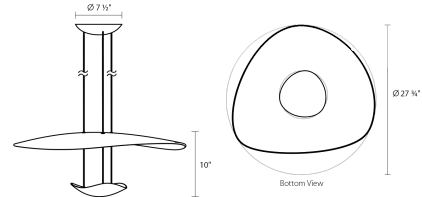

### DIMENSIONS

Height	10"
Diameter	27.75"
Canopy/Backplate/Base	7.5"
Hanging Details	6' Adjustable Cords"

### SHIPPING

Carton 1 L x W x H	32" x 30" x 10"
Carton 1 GW	19 lbs.

### SHADE 1

Quantity	1
Color	Dove Grey
Material	Die Cast Aluminum
Height	2"