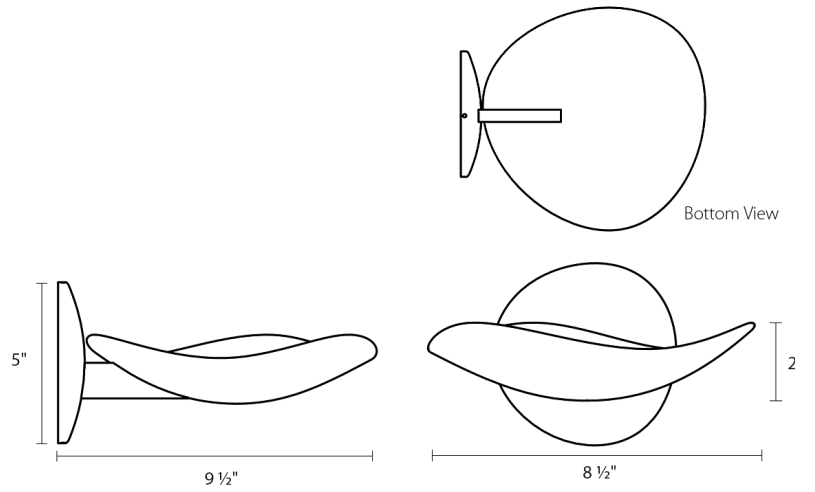

infinity LED Wall Torchiere

DIMENSIONS

Height	2"
Width	8.5"
Extension	9.5"
Minimum Extension	9.5"
Maximum Extension	9.5"
Canopy/Backplate/Base	5"
Fixture Weight	2 lbs.

ELECTRICAL SPECS

Bulb Type	Integral LED
Bulb Quantity	1
Bulb Included?	Yes
Wattage	21
Initial Lumens	2230
Input Voltage	120VAC
CCT	3000K
CRI	90
Power Supply Type	Driver
Power Supply Quantity	1
Power Supply Location	Outlet Box
Dimming Type	TRIAC/ELV

SHIPPING

Carton 1 L x W x H	13" x 13" x 8"
Carton 1 GW	4 lbs.

www.sonneman.com

GENERAL LISTINGS

- cETL
- cUL
- Damp Location

PROJECT

QUANTITY

NOTES