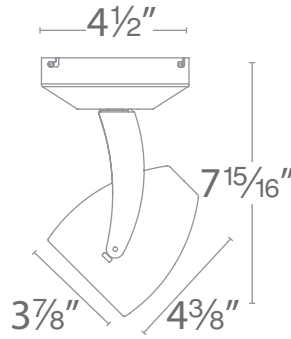

IMPULSE – model: MO-LED820

LEDme® Monopoint

WAC LIGHTING

Responsible Lighting®

Fixture Type:

Catalog Number:

Project: _____

Location: _____

PRODUCT DESCRIPTION

Robustly engineered, this thermally efficient luminaire offers architectural lighting options with framing projector and barn-door accessories. Spot and flood beam spreads make this an all-in-one choice for lighting.

FEATURES

- Ceiling and wall mountable
- 360° horizontal rotation and 180° vertical aiming
- Replaceable LED module (consult factory)
- 60,000 hour rated life
- 5 year WAC Lighting product warranty

SPECIFICATIONS

Construction: Die-cast aluminum construction

Input: 120V-277V AC 50/60HZ

Light Source: COB LED

Dimming: Electronic Low Voltage (ELV) dimming 100% -10% (120V only)

Finish: Powder coated

Standards: UL & cUL Damp Location Listed.

ORDER NUMBER

Model	Beam	Color Temp	CRI	Lumens	CBCP	Finish
MO-LED820 22W	S 20°	827 2700K	85	1725	9329	BK Black DB Dark Bronze WT White
		927 2700K	90	1370	7774	
		830 3000K	85	1795	9719	
		930 3000K	90	1490	8065	
		835 3500K	85	1850	10,010	
		840 4000K	85	1870	10,104	
	F 40°	827 2700K	85	1645	3741	BK Black DB Dark Bronze WT White
		927 2700K	90	1370	3118	
		830 3000K	85	1715	3898	
		930 3000K	90	1425	3234	
		835 3500K	85	1765	4015	
		840 4000K	85	1785	4052	

MO-LED820 - _____ - _____

Example: MO-LED820S-930-BK

Accommodates one lens accessory and one framing projector or barn door accessory

LENS ACCESSORIES

Amber	LENS-16-AMB
Blue	LENS-16-BLU
Green	LENS-16-GRN
Red	LENS-16-RED
Yellow	LENS-16-YEL
Frosted	LENS-16-FR
Spread	LENS-16-SPR
Beam Elongating	LENS-16-BEL

ACCESSORIES

Framing Projector	008FP-BK 008FP-DB 008FP-WT
Barn Door	801BD-BK 801BD-DB 801BD-WT

EXTENSIONS Sold as a complete unit. Ceiling mount only.

X6 6"	MOLED820	S F	827	BK DB WT	
X12 12"			927		
X18 18"			830		
X24 24"			930		
X36 36"			835		
			840		

Example: X24-MOLED820S927BK

WAC Lighting

www.waclighting.com
Phone (800) 526.2588 • Fax (800) 526.2585

Headquarters/Eastern Distribution Center

44 Harbor Park Drive • Port Washington, NY 11050
Phone (516) 515.5000 • Fax (516) 515.5050

Western Distribution Center

1750 Archibald Avenue • Ontario, CA 91760
Phone (800) 526.2588 • Fax (800) 526.2585