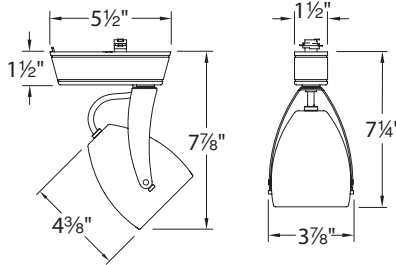

IMPULSE – model: LED820

LEDme® Track Luminaire

WAC LIGHTING

Responsible Lighting®

Fixture Type:

Catalog Number:

Project:

Location:

PRODUCT DESCRIPTION

Robustly engineered, this 20W high output Impulse is thermally efficient and offers architectural lighting options with framing projector and barn-door accessories. Spot and flood beam spreads and two color temperatures make this an all-in-one choice for lighting.

For use with WAC Lighting's 120V Track system and compatible with other manufacturer's track (consult factory for specific brands).

FEATURES

- Smooth and continuous ELV dimming
- Free of projected heat and UV radiation
- ANSI Compliant Warm/Neutral LED Bins for a finer color consistency
- 360° horizontal rotation and 180° vertical aiming
- 60,000 hour rated life
- 5 year WAC Lighting product warranty

SPECIFICATIONS

Construction: Die-cast aluminum body with steel yoke and clear lens.

Driver: Input: 120VAC/60Hz, 700mA current. High power factor >0.9. Max Load: 23W

Light Source: COB LED

See fixture performance chart for total power consumption.

Dimming: To 10% with electronic low voltage (ELV) dimmer.

Finish: Powder coat paint. Black (BK), Dark Bronze (DB), White (WT).

Standards: ETL and cETL Listed.

FIXTURE PERFORMANCE

Model #	Watts	Color Temp	CRI	Beam	Lumens	Efficacy	CBCP
LED820S-927	22W	2700K	90	20°	1435	65 Lm/W	7774
LED820F-927	22W	2700K	90	40°	1370	62 Lm/W	3118
LED820S-27	22W	2700K	85	20°	1725	78 Lm/W	9329
LED820F-27	22W	2700K	85	40°	1645	75 Lm/W	3741
LED820S-930	22W	3000K	90	20°	1490	68 Lm/W	8065
LED820F-930	22W	3000K	90	40°	1425	65 Lm/W	3234
LED820S-30	22W	3000K	85	20°	1795	82 Lm/W	9719
LED820F-30	22W	3000K	85	40°	1715	78 Lm/W	3898
LED820S-35	22W	3500K	85	20°	1850	84 Lm/W	10010
LED820F-35	22W	3500K	85	40°	1765	80 Lm/W	4015
LED820S-40	22W	4000K	85	20°	1870	85 Lm/W	10104
LED820F-40	22W	4000K	85	40°	1785	81 Lm/W	4052

ORDER NUMBER

System	Model #	Beam Spread	Color Temp	Finish
H H Track	LED820	S 20°	927 2700K (90 CRI)	BK Black
L L Track			27 2700K	
J J Track			930 3000K (90 CRI)	
			30 3000K	
			35 3500K	
			40 4000K	
		F 40°		DB Dark Bronze
				WT White

REPLACEMENT LED MODULE

BXRC-27G1000	2700K (90 CRI)
BXRC-27E1000	2700K
BXRC-30G1000	3000K (90 CRI)
BXRC-30E1000	3000K
BXRC-35E1000	3500K
BXRC-40E1000	4000K

Example: H-LED820S-WW-WT

ACCESSORIES

Framing Projector	008FP	BK Black
Barn Door	801BD	DB Dark Bronze
		WT White

REPLACEMENT REFLECTOR

RF-S	20°
RF-F	40°

LENSES (ORDER SEPARATELY)

Amber	LENS-16-AMB	UV Filter Lens	LENS-16-UVF
Blue	LENS-16-BLU	Frosted Lens	LENS-16-FR
Green	LENS-16-GRN	Spread Lens	LENS-16-SPR
Red	LENS-16-RED	Beam Elongating	LENS-16-BEL
Yellow	LENS-16-YEL	Honeycomb Louver	LENS-16-HCL

WAC Lighting

www.waclighting.com

Phone (800) 526.2588 • Fax (800) 526.2585

Headquarters/Eastern Distribution Center

44 Harbor Park Drive • Port Washington, NY 11050

Phone (516) 515.5000 • Fax (516) 515.5050

Western Distribution Center

1750 Archibald Avenue • Ontario, CA 91760

Phone (800) 526.2588 • Fax (800) 526.2585