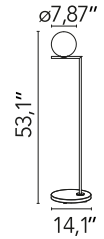

FLOS

F012A02CU30.C Black/Black Lava

IC F1 Outdoor H 1350 mm Black/Black Lava

Designed by Michael Anastassiades

Are you a professional and your project needs consulting and support?

[BOOK AN APPOINTMENT](#)

Main specifications

Mounting	Floor
Environments	Outdoor wet location
Lamp category	LED retrofit

Physical

Color	Black/Black Lava
Orientation	Fixed
IP internal	65

Download

[Mounting instructions](#)  ZIP

Photometric Files

Notes

Bulb not included. LED: max 8W - E14
