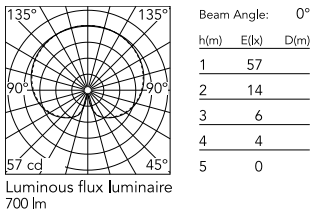

Schematic light drawing