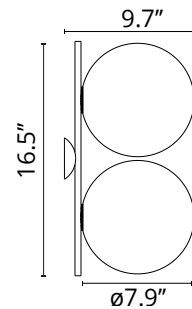

FLOS

■ FU315730 Black

IC Lights C/W1 Double

Designed by Michael Anastassiades, 2020

Halogen - 2 x 75W

Are you a professional and your project needs consulting and support?

[BOOK AN APPOINTMENT](#)

Main specifications

EAN	8059607030660
Mounting	Ceiling and wall surface
Environments	Indoor dry location
Light Source Type	Bulb
Lamp category	Halogen
Lamp type	T4
Lamp holders	G9
Number of heads	2
Power (W)	75

Physical

Color	Black
Net weight (lb)	5.95
Package volume (in)	3564.88
IP internal	20