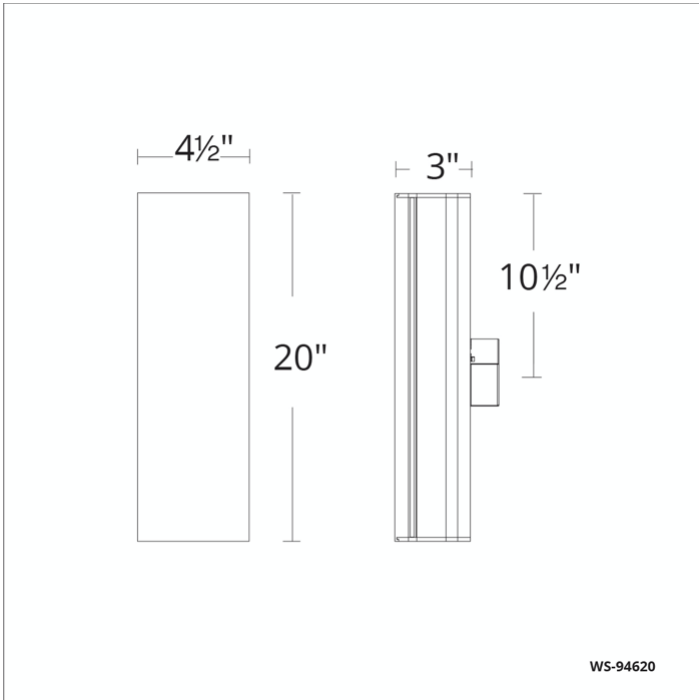

FEATURES

- Driver installed within the Junction Box, driver dimension: 2.8" x 1.3" x 1.2"
- Acrylic diffuser

SPECIFICATIONS

Rated Life	50000 Hours
Standards	ETL, cETL, Damp Location Listed
Input	120-277V, 50/60Hz
Driver Dimension	2.8" x 1.3" x 1.2"
Dimming	ELV: 100-10%, TRIAC: 100-10%
Mounting	Can be mounted on wall in all orientations
Color Temp	3000K
CRI	90
Construction	Aluminum body with acrylic diffuser

WS-94614

Model & Size	Color Temp	Finish	LED Watts	LED Lumens	Delivered Lumens
WS-94614 14"	3000K 3000K	AL Brushed Aluminum WT White	20.6W 20.6W	960 960	658 658

Example: **WS-94614-WT**

For custom requests please contact customs@modernforms.com

WS-94620

Model & Size	Color Temp	Finish	LED Watts	LED Lumens	Delivered Lumens
WS-94620 20"	3000K 3000K	AL Brushed Aluminum WT White	32.3W 32.3W	1311 1311	1160 1160

Example: **WS-94620-WT**

For custom requests please contact customs@modernforms.com