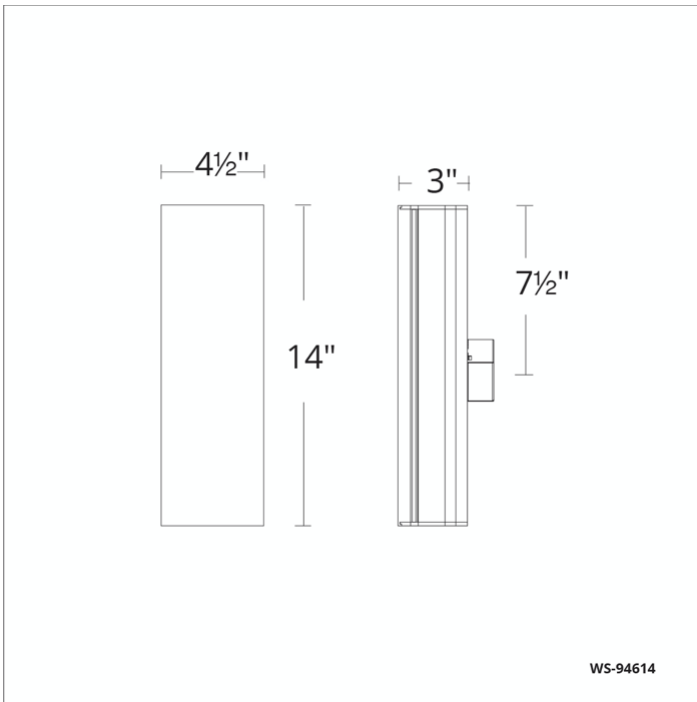

Project:

Location:

Fixture Type:

Catalog Number:

AVAILABLE FINISHES:

I-Beam

WS-94614

PRODUCT DESCRIPTION

FEATURES

- Driver installed within the Junction Box, driver dimension: 2.8" x 1.3" x 1.2"
- Acrylic diffuser

SPECIFICATIONS

Rated Life	50000 Hours
Standards	ETL, cETL, Damp Location Listed
Input	120-277V, 50/60Hz
Driver Dimension	2.8" x 1.3" x 1.2"
Dimming	ELV: 100-10%, TRIAC: 100-10%
Mounting	Can be mounted on wall in all orientations
Color Temp	3000K
CRI	90
Construction	Aluminum body with acrylic diffuser

WS-94614

Model & Size	Color Temp	Finish	LED Watts	LED Lumens	Delivered Lumens
WS-94614 14"	3000K 3000K	AL Brushed Aluminum WT White	20.6W 20.6W	960 960	658 658

Example: **WS-94614-WT**

For custom requests please contact customs@modernforms.com

WS-94620

Model & Size	Color Temp	Finish	LED Watts	LED Lumens	Delivered Lumens
WS-94620 20"	3000K 3000K	AL Brushed Aluminum WT White	32.3W 32.3W	1311 1311	1160 1160

Example: **WS-94620-WT**

For custom requests please contact customs@modernforms.com