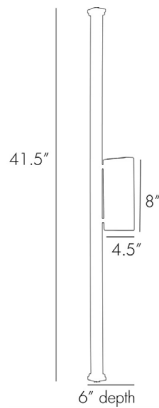

ARTERIORES

HUTU WALL LIGHT

WINDSOR SMITH

DS44006

H: 41.5 IN, W: 4.5 IN, D: 6 IN

Bronze

Contract Suitable As Is

Our bronzed two-light sconce is a truly minimalist expression of traditional ironwork, consisting of a single hand-forged stem and dual Edison-style candelabra bulbs. Use it in pairs for classical symmetry, or in numbers to line a foyer or hallway. Shown with a nostalgic loop bulb.

APPEARANCE

Material	Brass, Iron
Finish	Antique Brass, Bronze, White Bronze
Top Coat/Sealant	false

DIMENSIONS

Backplate	H: 8 IN, W: 4.5 IN
-----------	--------------------

WIRING

Rating	Indoor Only
Cord	1 FT IN, Clear/Silver, SPT-2, SVT
Socket	2, Type B - E12, Type B=E12 Other
Photographed Bulb	Nostalgic Loop Bulb
Maximum Watt	60
Voltage	110-120 V

CERTIFICATIONS

Cerifications	Mexico United States, Canada
---------------	---------------------------------

COMPLIANCY

UL/ETL	Yes
RoHS	true

SHIPPING

Product Weight	4 LBS
Gross Weight 1	8.6 LBS
Shipping Box 1	H: 47 IN, H: 9.5 IN, L: 10 IN, L: 9.5 IN, W: 9 IN, W: 46 IN