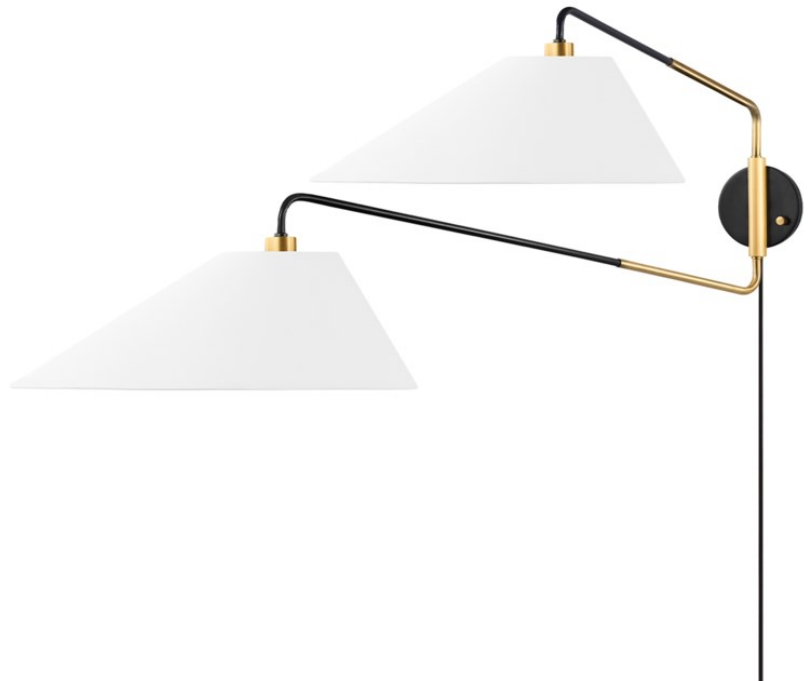

DUO

KBS1751102-AOB

Duo is full of singular style. Elongated shades in white Belgian linen spread out from curved arms of aged old bronze. The stretched shades add visual interest and allow the light's soft glow to extend even further. The three-light chandelier mounts close to the ceiling and the two-light articulating plug-in wall sconce swivels left to right and tilts up and down.

FINISHES

Aged Old Bronze (AOB)

DIMENSIONS

Height 22.00"

Width/Diameter 14.75"

Minimum Height 0.00"

Maximum Height 0.00"

Canopy/Backplate 6.00"

Hanging Type

Weight 8.00lb

GLASS/SHADES

Material Linen

Attachment

Color White

LAMPING/ELECTRICAL

Bulb 1

Bulb Included No

Socket Type E26 Medium Base

Wattage 60w

Voltage 120 VAC

SHIPPING

Carton 1 50" x 25" x 19"

Carton 1 Weight 8lb

Shipping Method Truck Only