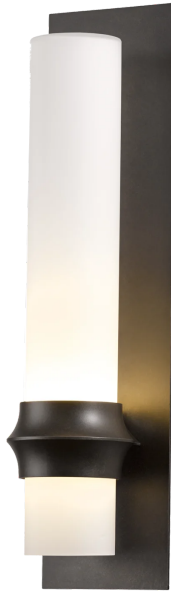

# Rook Outdoor Sconce

Base Item #: 304933

### Lamping

Incandescent (SKT)