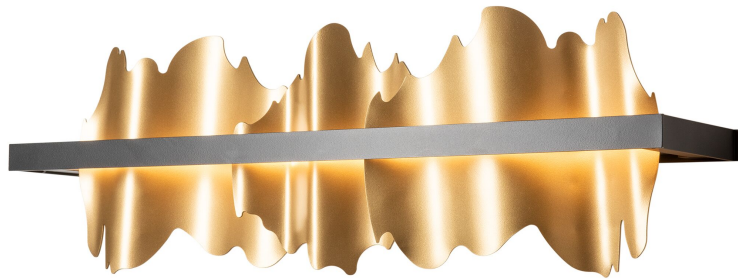

PRODUCT SPECIFICATIONS

---

**Hildene LED Sconce**

**Base Item #207916**  
**Configured Item #207916-1000**  
207916-LED-03-03

---

**FINISH**  
Mahogany - 03

**ACCENT**  
Mahogany - 03

**LAMPING**  
LED

**\*Image shown does not correspond to selected options**

**OPTIONS**

---

**FINISH**

- Mahogany - 03
- Bronze - 05
- Dark Smoke - 07
- Burnished Steel - 08
- Black - 10
- Natural Iron - 20
- Gold - 25
- Vintage Platinum - 82
- Soft Gold - 84
- Sterling - 85

**ACCENT**

- Mahogany - 03
- Bronze - 05
- Dark Smoke - 07
- Burnished Steel - 08
- Black - 10
- Natural Iron - 20
- Gold - 25
- Vintage Platinum - 82
- Soft Gold - 84
- Sterling - 85

**LAMPING**

- LED

### Hildene LED Sconce

Base Item #: 207916

Configured Item #: 207916-1000

207916-LED-03-03

Dedicated LED direct wire interior wall sconce. Choose a finish for the fixture frame and backplate and an accent for the decorative bent metal plates.