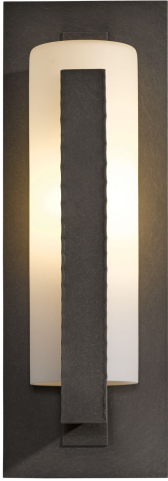

PRODUCT SPECIFICATIONS

Forged Vertical Bars Outdoor Sconce

Base Item #307286
Configured Item #307286-1021
 307286-SKT-75-GG0034

FINISH
 Coastal Bronze - 75

GLASS
 Opal Glass (GG)

LAMPING
 Socket

***Image shown does not correspond to selected options**

OPTIONS

FINISH

Coastal Black - 10
 Coastal Natural Iron - 20
 Coastal Gold - 70
 Coastal Mahogany - 73
 Coastal Bronze - 75
 Coastal Dark Smoke - 77
 Coastal Burnished Steel - 78

GLASS

Opal Glass (GG)

LAMPING

Socket
 LED

SPECIFICATIONS

Forged Vertical Bars Outdoor Sconce

Base Item #: 307286
 Configured Item #: 307286-1021
 307286-SKT-75-GG0034

Outdoor wall sconce with glass options.

- Handcrafted to order by skilled artisans in Vermont, USA
- Lifetime Limited Warranty when installed in residential setting
- Features our robust Coastal Outdoor finish specifically formulated to resist some of the harshest environmental conditions.