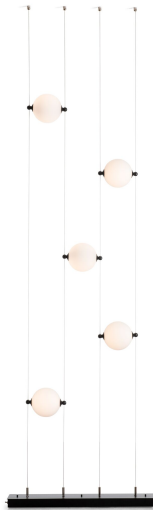

PRODUCT SPECIFICATIONS

Abacus 5-Light Floor to Ceiling Plug-In LED Lamp

Base Item #289520
Configured Item #289520-1013
 289520-LED-STND-10-YL0668

FINISH Black - 10	GLASS Abacus Cool Grey Glass (YL)
OVERALL HEIGHT Standard: 30.00" - 240.00"	LAMPING LED

*Image shown does not correspond to selected options

OPTIONS

FINISH	GLASS	OVERALL HEIGHT	LAMPING
Mahogany - 03 Bronze - 05 Dark Smoke - 07 Burnished Steel - 08 Black - 10 Natural Iron - 20 Gold - 25 Vintage Platinum - 82 Soft Gold - 84 Sterling - 85	Abacus Cool Grey Glass (YL) Abacus Opal Glass (GG)	30.00" - 240.00"	LED

SPECIFICATIONS

Abacus 5-Light Floor to Ceiling Plug-In LED Lamp

Base Item #: 289520
 Configured Item #: 289520-1013
 289520-LED-STND-10-YL0668

Floor to ceiling dedicated LED fixture with five glass globes. Each glass globe and LED array may be individually height adjusted from 30" to 240". Includes 15 feet of cord with a 3-prong grounded plug and ceiling anchors for mounting. Toggle switch on base. Additional LED arrays may be purchased individually if desired. See Installation Instructions for more details.