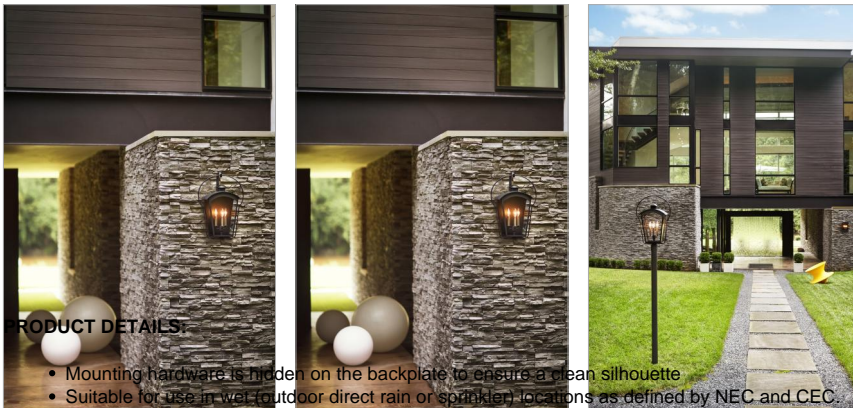

Heritage
COLLECTION

YALE

13303BK

LARGE WALL MOUNT LANTERN

Inspired by the traditional New Orleans-style gas lantern, Yale charms with its heritage design and striking yoke detail. Yale's Black and Burnished Bronze finish complements its classic old-world architecture, flattering any façade.

DETAILS

FINISH:	Black
MATERIAL:	Aluminum
GLASS:	Clear

DIMENSIONS

WIDTH:	17"
HEIGHT:	25"
WEIGHT:	13.2lb
BACK PLATE:	5.75"W X 13.75"H
EXTENSION:	10.5"
TOP TO OUTLET:	15.25"

LIGHT SOURCE

LIGHT SOURCE:	Socket
WATTAGE:	3-60w Cand.
VOLTAGE:	120v

SHIPPING

CARTON LENGTH:	20.5
CARTON WIDTH:	13.8
CARTON HEIGHT:	28.9
CARTON WEIGHT:	14.3

PRODUCT DETAILS:

- Mounting hardware is hidden on the backplate to ensure a clean silhouette
- Suitable for use in wet (outdoor direct rain or sprinkler) locations as defined by NEC and CEC. Meets United States UL Underwriters Laboratories & CSA Canadian Standards Association Product Safety Standards
- Ideal for vintage filament bulbs (not included)
- 2 year finish warranty
- Classic lines and heritage details complement traditional architecture
- Striking black finish enhances design