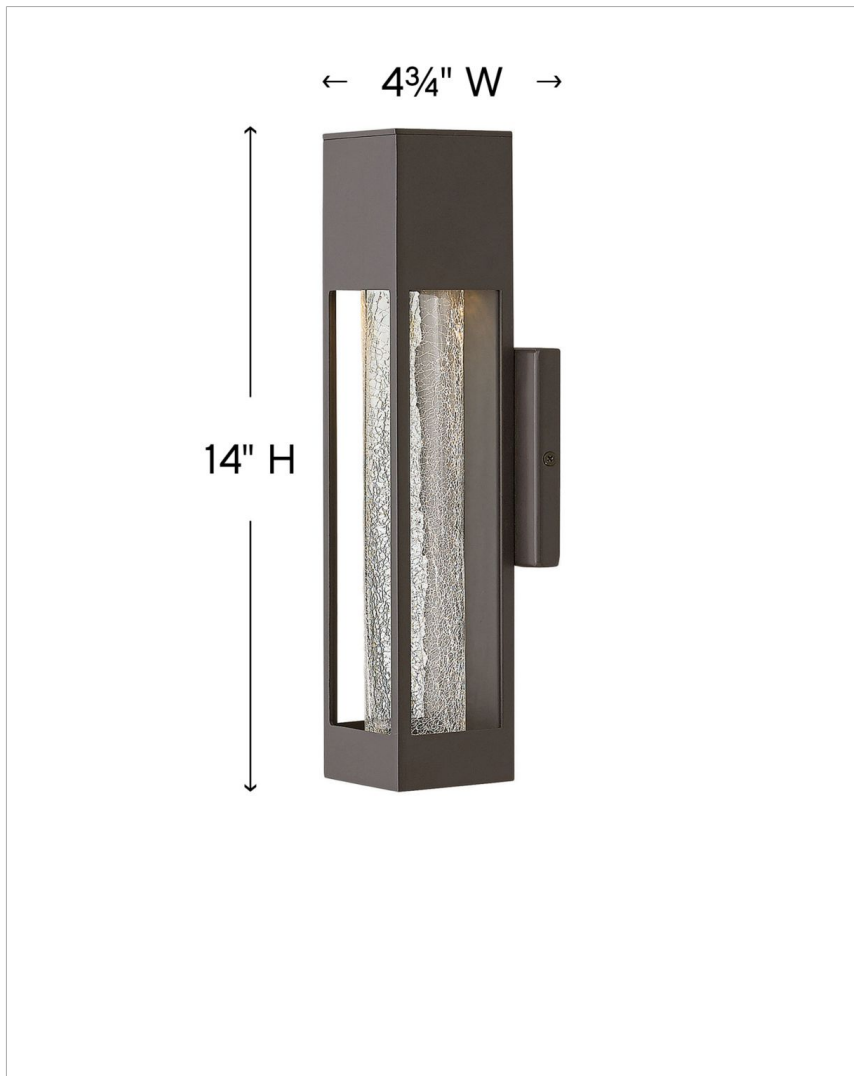

### SMALL WALL MOUNT LANTERN

Vapor's streamlined profile allows the spectacular crackled glass to star in this captivating design. The low profile back plate and stamped metal construction project a sleek, contemporary style statement.

DETAILS	
FINISH:	Bronze
MATERIAL:	Aluminum
GLASS:	Crackle

DIMENSIONS	
WIDTH:	4.8"
HEIGHT:	14"
WEIGHT:	3 lbs.
BACK PLATE:	4.75" Sq.
EXTENSION:	3.8"
TOP TO OUTLET:	7.25"

LIGHT SOURCE	
LIGHT SOURCE:	Socket
WATTAGE:	1-35w GU10
VOLTAGE:	120v

#### PRODUCT DETAILS:

- Mounting hardware is hidden on the backplate to ensure a clean silhouette.
- Suitable for use in wet (interior direct splash and outdoor direct rain or sprinkler) locations as defined by NEC and CEC. Meets United States UL Underwriters Laboratories & CSA Canadian Standards Association Product Safety Standards
- Fixture is ADA compliant and adheres to the standards and guidelines listed by the Americans with Disabilities Act.
- Vapor's stunning crackled glass casts spectacular light patterns, adding dramatic visual interest at night.
- 2 year finish warranty
- Bold lines and a clean, minimalist style complement contemporary architecture
- For LED lamping, a 6.5w GU10 LED lamp is recommended: GU10LED-6.5
- Warm rich light bronze tone