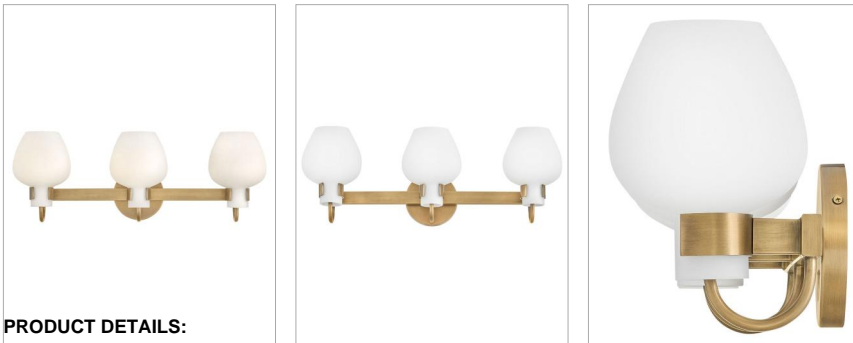

### MEDIUM VANITY

Crafted from timeless etched opal glass, Sylvie's tulip-shaped shades provide softly diffused illumination and a touch of transitional charm. Minimalist open cuffs and simple back plates ground each fixture with a versatile Black or Heritage Brass finish.

DETAILS	
FINISH:	Heritage Brass
MATERIAL:	Steel
GLASS:	Etched Opal
DIMMABLE:	YES, WITH DIMMABLE LAMP (NOT INCLUDED)

DIMENSIONS	
WIDTH:	24"
HEIGHT:	8.5"
WEIGHT:	5.1lb
BACK PLATE:	5" Dia.
EXTENSION:	7"
TOP TO OUTLET:	6"

LIGHT SOURCE	
LIGHT SOURCE:	Socketed
WATTAGE:	3-5w Cand. LED, 60w Equiv.
VOLTAGE:	120v

SHIPPING	
CARTON LENGTH:	29
CARTON WIDTH:	10.8
CARTON HEIGHT:	10.5
CARTON WEIGHT:	7.2

#### PRODUCT DETAILS:

- Mounting hardware is hidden on the back plate to ensure a clean silhouette
- This fixture must be installed with shades/glass facing up toward the ceiling
- Suitable for use in damp locations as defined by NEC and CEC. Meets United States UL Underwriters Laboratories & CSA Canadian Standards Association Product Safety Standards.
- Merging the best of traditional and modern elements with a sophisticated and streamlined look