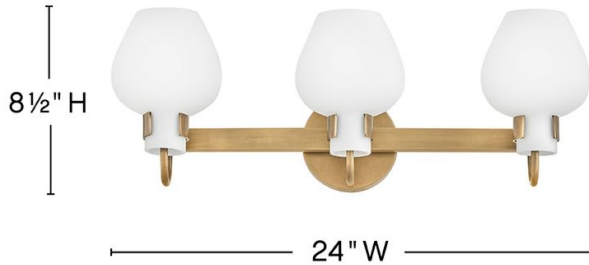

### MEDIUM VANITY

Crafted from timeless etched opal glass, Sylvie's tulip-shaped shades provide softly diffused illumination and a touch of transitional charm. Minimalist open cuffs and simple back plates ground each fixture with a versatile Black or Heritage Brass finish.

DETAILS	
FINISH:	Heritage Brass
MATERIAL:	Steel
GLASS:	Etched Opal
DIMMABLE:	YES, WITH DIMMABLE LAMP (NOT INCLUDED)

DIMENSIONS	
WIDTH:	24"
HEIGHT:	8.5"
WEIGHT:	5.1lb
BACK PLATE:	5" Dia.
EXTENSION:	7"
TOP TO OUTLET:	6"

LIGHT SOURCE	
LIGHT SOURCE:	Socketed
WATTAGE:	3-5w Cand. LED, 60w Equiv.
VOLTAGE:	120v

SHIPPING	
CARTON LENGTH:	29
CARTON WIDTH:	10.8
CARTON HEIGHT:	10.5
CARTON WEIGHT:	7.2

#### PRODUCT DETAILS:

- Mounting hardware is hidden on the back plate to ensure a clean silhouette
- This fixture must be installed with shades/glass facing up toward the ceiling
- Suitable for use in damp locations as defined by NEC and CEC. Meets United States UL Underwriters Laboratories & CSA Canadian Standards Association Product Safety Standards.
- Merging the best of traditional and modern elements with a sophisticated and streamlined look