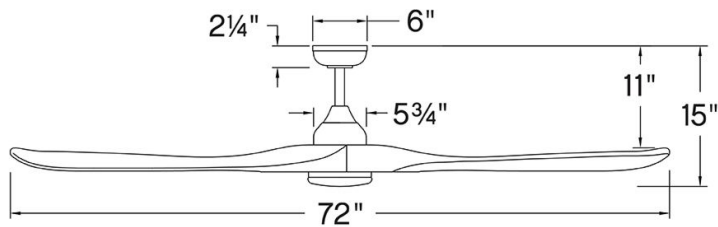

SWELL ILLUMINATED

903872FWW-LDD

SWELL ILLUMINATED 72" LED SMART FAN

DETAILS	
FAN FINISH:	Matte White
GLASS:	Etched Opal
BLADE COUNT:	3
SLOPE DEGREE:	20

DIMENSIONS	
WIDTH:	72"
HEIGHT:	15"

LIGHT SOURCE	
VOLTAGE:	120v

MOUNTING	
CANOPY:	6" Dia.
LEAD WIRE:	1 X 76"

SHIPPING	
CARTON LENGTH:	37.9
CARTON WIDTH:	15.4
CARTON HEIGHT:	12.1

Sophisticated and distinct, Swell Illuminated perfectly sets the scene in contemporary spaces without sacrificing functionality – featuring integrated LEDs complemented by a variety of classic finish combinations. A versatile, damp-rated design makes Swell perfect for both interior and outdoor settings. Equipped with a 6-speed DC motor that is WiFi enabled and ready to connect right out of the box. Operated by the HIRO control or WiFi compatible with the Hinkley app.