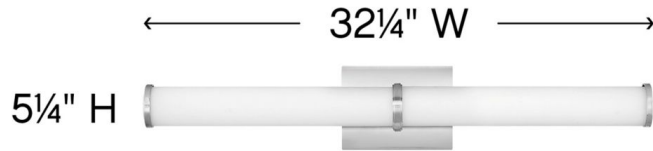

SIMI

59924BN

LARGE LED VANITY

Minimal in form, Simi makes a strong case for simplicity. Sleek end caps and a center bracelet in Chrome or Brushed Nickel finish options add a seamless finishing touch to the slim profile.

DETAILS	
FINISH:	Brushed Nickel
MATERIAL:	Steel
GLASS:	Etched White

DIMENSIONS	
WIDTH:	32.3"
HEIGHT:	5.3"
WEIGHT:	5 lbs.
BACK PLATE:	6.75"W X 4.75"H
EXTENSION:	3.8"
TOP TO OUTLET:	2.75"

LIGHT SOURCE	
LIGHT SOURCE:	Integrated LED
LED NAME:	LEVO140-260
WATTAGE:	53w LED *Included
VOLTAGE:	120v
COLOR TEMP:	3000
LUMENS:	4200
CRI:	92
INCANDESCENT EQUIVALENCY:	4 x 75w
DIMMABLE:	Yes - CL Type Dimmer (SSL7A)

SHIPPING	
CARTON LENGTH:	39.5"
CARTON WIDTH:	8.5"
CARTON HEIGHT:	12"
CARTON WEIGHT:	8 lbs.

PRODUCT DETAILS:

- Mounting hardware is hidden on the backplate to ensure a clean silhouette.
- Fixture can be mounted vertically
- Suitable for use in damp locations as defined by NEC and CEC. Meets United States UL Underwriters Laboratories & CSA Canadian Standards Association Product Safety Standards
- Meets California Energy Commission 2016 Title regulations/JA8
- Fixture is ADA compliant and adheres to the standards and guidelines listed by the Americans with Disabilities Act.
- Exclusively available in High Performance LED
- LED components carry a 5-year limited warranty
- Angular lines, a bold finish, simple shape and sturdy details merge for a robust but pared down industrial design