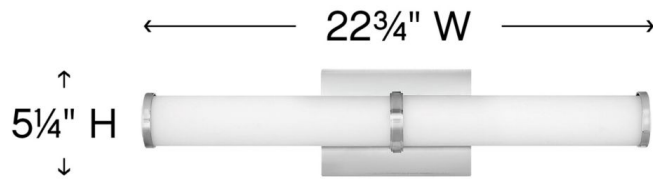

SIMI

59923BN

MEDIUM LED VANITY

Minimal in form, Simi makes a strong case for simplicity. Sleek end caps and a center bracelet in Chrome or Brushed Nickel finish options add a seamless finishing touch to the slim profile.

DETAILS	
FINISH:	Brushed Nickel
MATERIAL:	Steel
GLASS:	Etched White

DIMENSIONS	
WIDTH:	22.8"
HEIGHT:	5.3"
WEIGHT:	4 lbs.
BACK PLATE:	6.75"W X 4.75"H
EXTENSION:	3.8"
TOP TO OUTLET:	2.75"

LIGHT SOURCE	
LIGHT SOURCE:	Integrated LED
LED NAME:	LEVO98-532
WATTAGE:	36w LED *Included
VOLTAGE:	120v
COLOR TEMP:	3000
LUMENS:	2900
CRI:	93
INCANDESCENT EQUIVALENCY:	4 x 60w
DIMMABLE:	Yes - CL Type Dimmer (SSL7A)

SHIPPING	
CARTON LENGTH:	29"
CARTON WIDTH:	8.5"
CARTON HEIGHT:	11"
CARTON WEIGHT:	6 lbs.

PRODUCT DETAILS:

- Mounting hardware is hidden on the backplate to ensure a clean silhouette.
- Fixture can be mounted vertically
- Suitable for use in damp locations as defined by NEC and CEC. Meets United States UL Underwriters Laboratories & CSA Canadian Standards Association Product Safety Standards
- Fixture is ADA compliant and adheres to the standards and guidelines listed by the Americans with Disabilities Act.
- Exclusively available in High Performance LED
- LED components carry a 5-year limited warranty
- Angular lines, a bold finish, simple shape and sturdy details merge for a robust but pared down industrial design
- Classic matte brushed nickel finish

HINKLEY

HINKLEY
33000 Pin Oak Parkway
Avon Lake, OH 44012

PHONE: (440) 653-5500
Toll Free: 1 (800) 446-5539

hinkley.com