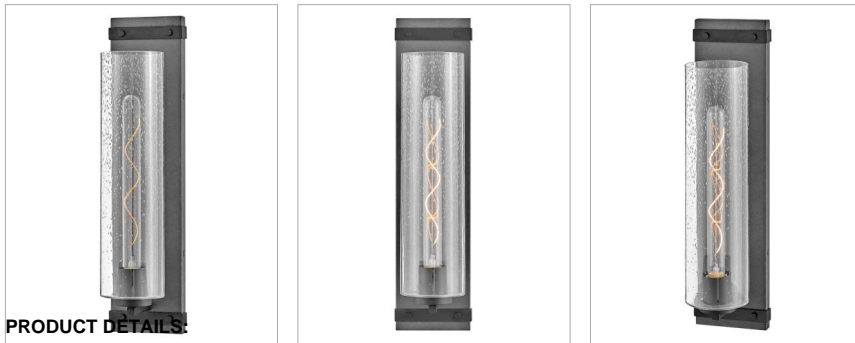

SAWYER

5941DZ-LL

SINGLE LIGHT VANITY

The fresh, rustic design of the Sawyer collection will enhance any living experience with a warm, cozy ambiance. The Aged Zinc finish with Distressed Black accents or Sequoia finish with Iron Rust accents paired with clear seedy glass offer a farmhouse chic style.

DETAILS	
FINISH:	Aged Zinc
MATERIAL:	Steel
GLASS:	Clear Seedy

DIMENSIONS	
WIDTH:	5"
HEIGHT:	20"
WEIGHT:	6lb
BACK PLATE:	4.75"W X 20"H
EXTENSION:	5.8"
TOP TO OUTLET:	10"

LIGHT SOURCE	
LIGHT SOURCE:	LED Lamp
LED NAME:	E26T10LED6W
WATTAGE:	1-6w Med. LED *Included, 1 x 30w Equiv.
VOLTAGE:	120v
COLOR TEMP:	2300
CRI:	90
INCANDESCENT EQUIVALENCY:	1 x 30
DIMMABLE:	Yes - CL Type Dimmer (SSL7A)

SHIPPING	
CARTON LENGTH:	22.6
CARTON WIDTH:	8.3
CARTON HEIGHT:	7.7
CARTON WEIGHT:	4.8

PRODUCT DETAILS:

- Mounting hardware is hidden on the backplate to ensure a clean silhouette
- Fixture can be mounted either up or down
- Suitable for use in damp locations as defined by NEC and CEC. Meets United States UL Underwriters Laboratories & CSA Canadian Standards Association Product Safety Standards
- LED Bulbs carry a 3-year limited warranty
- Artisanal details, a rich finish and artisanal elements add warm rustic style
- Rich gray tone