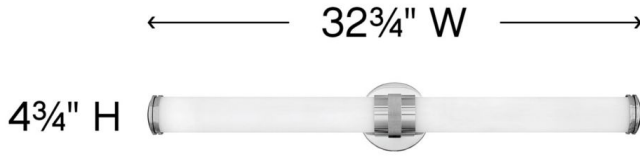

REMI

5074CM

LARGE LED VANITY

Remi's slim profile and sophisticated details seamlessly merge with LED technology to master both form and function. The etched white glass cylinder is finely detailed with precise, stepped end caps, and the cast knurled bracelet in luxe finish options is artfully crafted with vintage appeal. This chic, transitional design ensures Remi's ability to complement a wide variety of bath or interior spaces.

DETAILS	
FINISH:	Chrome
MATERIAL:	Aluminum
GLASS:	Etched White

DIMENSIONS	
WIDTH:	32.8"
HEIGHT:	4.8"
WEIGHT:	3.5 lbs.
BACK PLATE:	4.75" Dia.
EXTENSION:	3.8"
TOP TO OUTLET:	2.5"

LIGHT SOURCE	
LIGHT SOURCE:	Integrated LED
LED NAME:	LEVO140-260
WATTAGE:	53w LED *Included
VOLTAGE:	120v
COLOR TEMP:	3000
LUMENS:	3800
CRI:	92
INCANDESCENT EQUIVALENCY:	6 x 60w
DIMMABLE:	Yes - CL Type Dimmer (SSL7A)

SHIPPING	
CARTON LENGTH:	36"
CARTON WIDTH:	7"
CARTON HEIGHT:	10.5"
CARTON WEIGHT:	6 lbs.

PRODUCT DETAILS:

- Mounting hardware is hidden on the backplate to ensure a clean silhouette.
- Fixture can be mounted vertically
- Suitable for use in damp locations as defined by NEC and CEC. Meets United States UL Underwriters Laboratories & CSA Canadian Standards Association Product Safety Standards
- Fixture is ADA compliant and adheres to the standards and guidelines listed by the Americans with Disabilities Act.
- Exclusively available in High Performance LED
- LED components carry a 5-year limited warranty
- Distinctive mid-century modern elements merge with sleek and timeless forms for a vintage vibe with modern flair
- Sparkling chrome with reflective finish