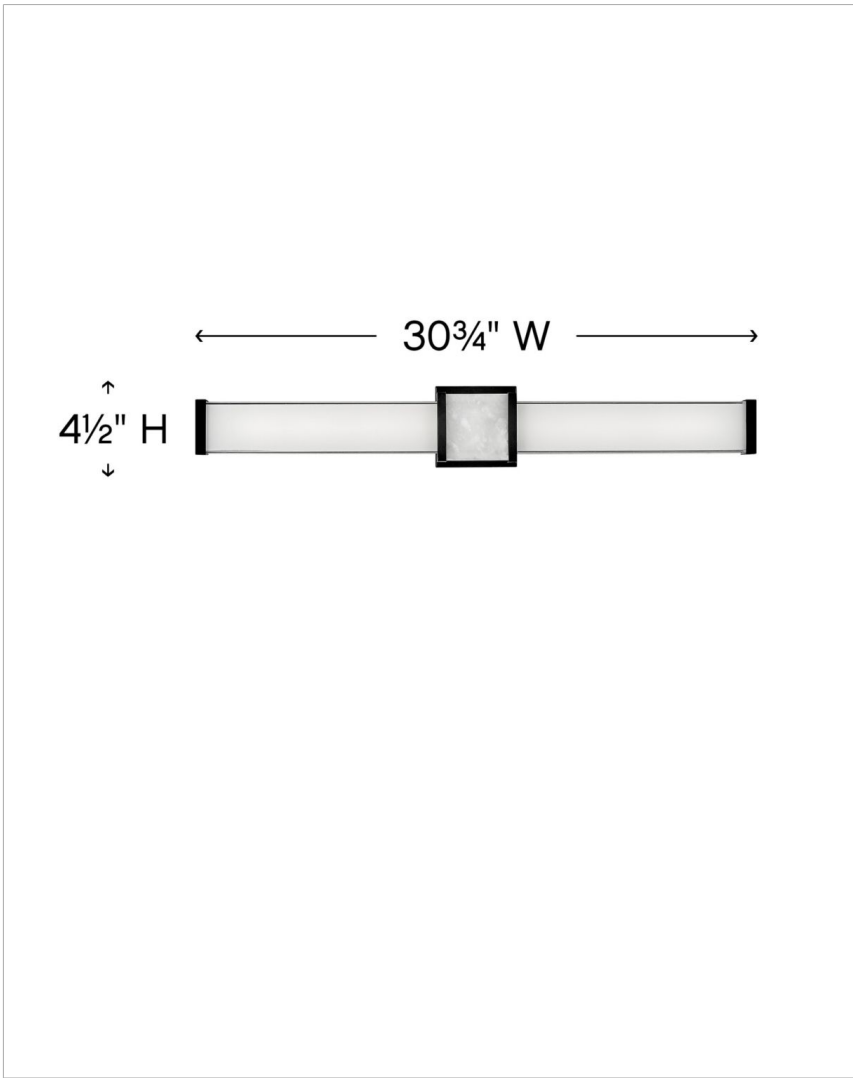

PIETRA

51583BK

LARGE LED VANITY

Turn your bathroom into a sanctuary with Pietra. Luxe materials and meticulous craftsmanship add to the spa-like zen of this integrated LED collection. A prominent cast center bracelet features a piece of solid stone with natural veining and subtle coloration that gleams against the Chrome or Black finish. Sophisticated details including cast endcaps and mitered glass complete this captivating look.

DETAILS	
FINISH:	Black
MATERIAL:	Steel
GLASS:	White Mitered

DIMENSIONS	
WIDTH:	30.8"
HEIGHT:	4.5"
WEIGHT:	7.2 lbs.
BACK PLATE:	4.5"W X 4.5"H
EXTENSION:	2.8"
TOP TO OUTLET:	2.25"

LIGHT SOURCE	
LIGHT SOURCE:	Integrated LED
LED NAME:	LEVO140-260
WATTAGE:	53w LED *Included
VOLTAGE:	120v
COLOR TEMP:	3000
LUMENS:	4200
CRI:	92
INCANDESCENT EQUIVALENCY:	4 x 75w
DIMMABLE:	Yes - CL Type Dimmer (SSL7A)

SHIPPING	
CARTON LENGTH:	35.8"
CARTON WIDTH:	7"
CARTON HEIGHT:	5"
CARTON WEIGHT:	8.4 lbs.

PRODUCT DETAILS:

- Mounting hardware is hidden on the backplate to ensure a clean silhouette.
- Fixture can be mounted vertically
- Suitable for use in damp locations as defined by NEC and CEC. Meets United States UL Underwriters Laboratories & CSA Canadian Standards Association Product Safety Standards
- Meets California Energy Commission 2016 Title regulations/JA8
- Fixture is ADA compliant and adheres to the standards and guidelines listed by the Americans with Disabilities Act.
- LED components carry a 5-year limited warranty
- Bold lines and a clean, minimalist style creates a modern look
- Striking black finish enhances design