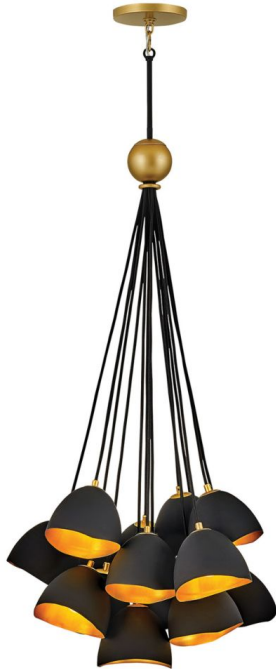

lisa mcdennon  
COLLECTION

← 26" Dia. →

45" H

#### DETAILS

FINISH:	SHELL BLACK
MATERIAL:	Steel

#### DIMENSIONS

WIDTH:	26"
HEIGHT:	45"
WEIGHT:	16.5 lbs.
TOP TO OUTLET:	0"

#### MOUNTING

CANOPY:	6" Dia.
LEAD WIRE:	1 X 144"
MAX HEIGHT:	71.8"