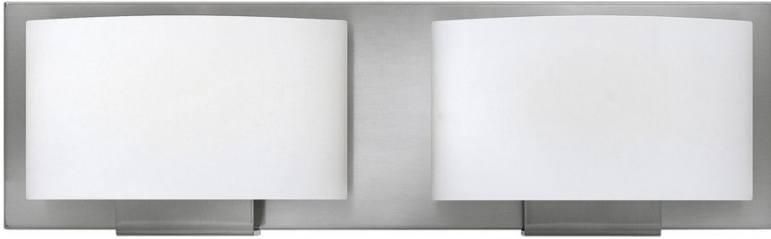

## 53552BN-LED

### TWO LIGHT VANITY

Mila's modern design captivates with sleek symmetry as the elongated shades appear to float next to angled panel transitions to create a seamless form.

DETAILS	
FINISH:	Brushed Nickel
MATERIAL:	Steel
GLASS:	Etched Opal

DIMENSIONS	
WIDTH:	16"
HEIGHT:	5"
WEIGHT:	4 lbs.
BACK PLATE:	16"W X 5"H
EXTENSION:	4"
TOP TO OUTLET:	2.5"

LIGHT SOURCE	
LIGHT SOURCE:	LED Lamp
LED NAME:	EG9L-4.5
WATTAGE:	2-4.50w G9 LED *Included
VOLTAGE:	120v
COLOR TEMP:	3000
LUMENS:	900
CRI:	90
INCANDESCENT EQUIVALENCY:	2 x 40w
DIMMABLE:	Yes - CL Type Dimmer (SSL7A)

#### PRODUCT DETAILS:

- Mounting hardware is hidden on the backplate to ensure a clean silhouette.
- Fixture can be mounted either up or down
- Suitable for use in damp locations as defined by NEC and CEC. Meets United States UL Underwriters Laboratories & CSA Canadian Standards Association Product Safety Standards
- Fixture is ADA compliant and adheres to the standards and guidelines listed by the Americans with Disabilities Act.
- LED lamp included is JA8 2016 certified.
- LED Lamps carry a 3-year limited warranty
- Bold lines and a clean, minimalist style creates a modern look
- Classic matte brushed nickel finish