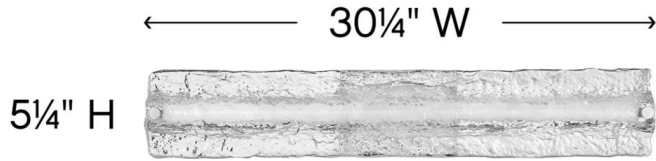

LUCENT

52094CM

LARGE LED VANITY

A gentle wave of thick lava glass washes over the chrome base and integrated LED to create a soothing, wall-grazing light that smoothly transforms a space. Lucent features a minimalist profile, yet the exceptional light pattern makes a maximum impression. Invisi-mount system ensures the look stays clean and contemporary

DETAILS	
FINISH:	Chrome
MATERIAL:	Steel
GLASS:	Lava

DIMENSIONS	
WIDTH:	30.3"
HEIGHT:	5"
WEIGHT:	9 lbs.
BACK PLATE:	7"W X 5"H
EXTENSION:	3"
TOP TO OUTLET:	2.5"

LIGHT SOURCE	
LIGHT SOURCE:	Integrated LED
LED NAME:	LEVO112-270
WATTAGE:	40w LED *Included
VOLTAGE:	120v
COLOR TEMP:	3000
LUMENS:	3400
CRI:	92
INCANDESCENT EQUIVALENCY:	2 x 100w
DIMMABLE:	Yes - CL Type Dimmer (SSL7A)

SHIPPING	
CARTON LENGTH:	35.5"
CARTON WIDTH:	9"
CARTON HEIGHT:	8"
CARTON WEIGHT:	10 lbs.

PRODUCT DETAILS:

- Mounting hardware is hidden on the backplate to ensure a clean silhouette.
- Fixture can be mounted vertically
- Suitable for use in damp locations as defined by NEC and CEC. Meets United States UL Underwriters Laboratories & CSA Canadian Standards Association Product Safety Standards
- Meets California Energy Commission 2016 Title regulations/JA8
- Fixture is ADA compliant and adheres to the standards and guidelines listed by the Americans with Disabilities Act.
- LED components carry a 5-year limited warranty
- Bold lines and a clean, minimalist style creates a modern look
- Sparkling chrome with reflective finish