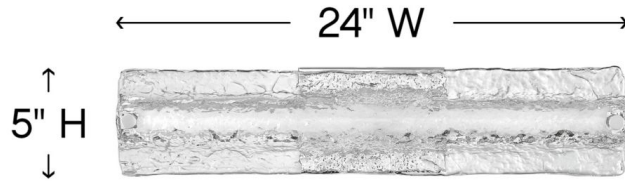

LUCENT

52093CM

MEDIUM LED VANITY

A gentle wave of thick lava glass washes over the chrome base and integrated LED to create a soothing, wall-grazing light that smoothly transforms a space. Lucent features a minimalist profile, yet the exceptional light pattern makes a maximum impression. Invisi-mount system ensures the look stays clean and contemporary

DETAILS	
FINISH:	Chrome
MATERIAL:	Steel
GLASS:	Lava

DIMENSIONS	
WIDTH:	24"
HEIGHT:	5"
WEIGHT:	8.5 lbs.
BACK PLATE:	7"W X 5"H
EXTENSION:	3"
TOP TO OUTLET:	2.5"

LIGHT SOURCE	
LIGHT SOURCE:	Integrated LED
LED NAME:	LEVO98-532
WATTAGE:	33w LED *Included
VOLTAGE:	120v
COLOR TEMP:	3000
LUMENS:	2900
CRI:	93
INCANDESCENT EQUIVALENCY:	4 x 60w
DIMMABLE:	Yes - CL Type Dimmer (SSL7A)

SHIPPING	
CARTON LENGTH:	29"
CARTON WIDTH:	8.5"
CARTON HEIGHT:	8"
CARTON WEIGHT:	8.5 lbs.

PRODUCT DETAILS:

- Mounting hardware is hidden on the backplate to ensure a clean silhouette.
- Fixture can be mounted vertically
- Suitable for use in damp locations as defined by NEC and CEC. Meets United States UL Underwriters Laboratories & CSA Canadian Standards Association Product Safety Standards
- Fixture is ADA compliant and adheres to the standards and guidelines listed by the Americans with Disabilities Act.
- LED components carry a 5-year limited warranty
- Bold lines and a clean, minimalist style creates a modern look
- Sparkling chrome with reflective finish
- Please refer to Hinkley's Warranty for complete product warranty details; some warranty limitations may apply.