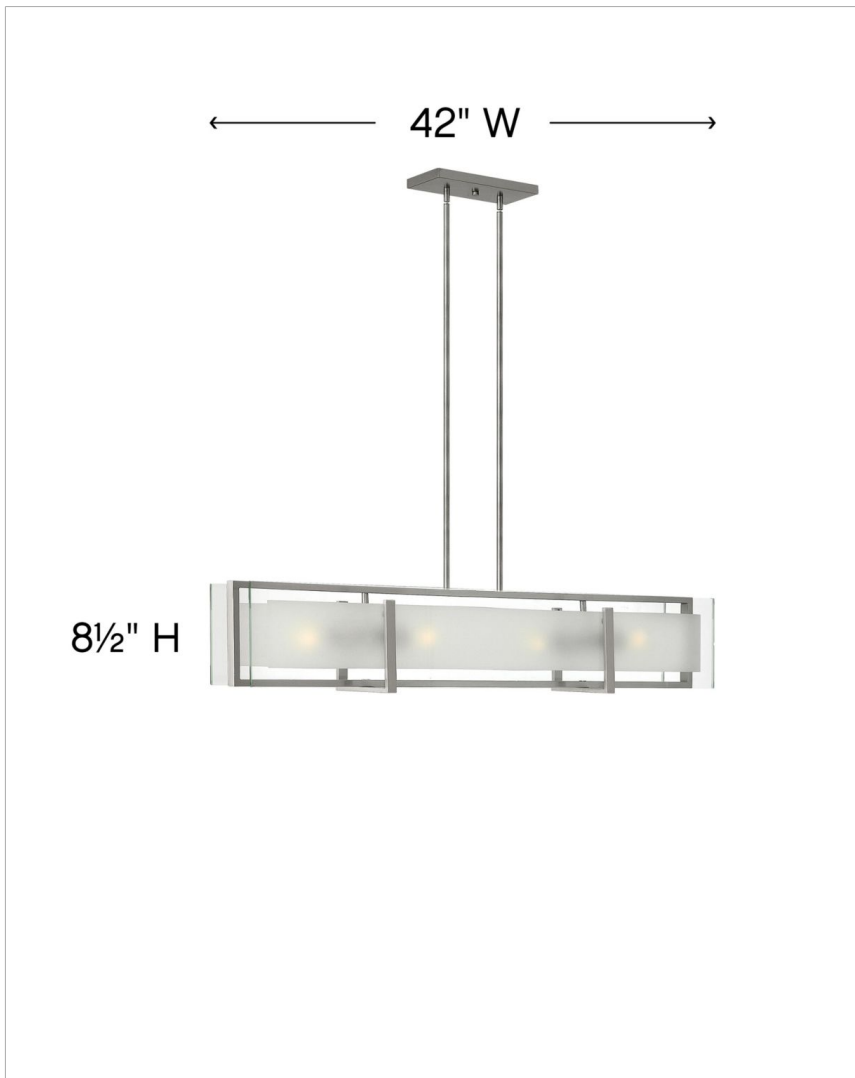

LATITUDE

3996BN

FOUR LIGHT LINEAR

Latitude is contemporary and sleek, finding its true beauty in the minimalist design. The slim glass panel features rectangular etching while the Brushed Nickel frame adds understated architectural style.

DETAILS	
FINISH:	Brushed Nickel
MATERIAL:	Steel
GLASS:	Inside-Etched Clear Panel

DIMENSIONS	
WIDTH:	42"
HEIGHT:	8.5"
DEPTH:	8"
WEIGHT:	22 lbs.
TOP TO OUTLET:	0"

LIGHT SOURCE	
LIGHT SOURCE:	Socket
WATTAGE:	4-100w Med.
VOLTAGE:	120v

MOUNTING	
CANOPY:	4.50"W x 9.25"L
LEAD WIRE:	1 X 120"
MAX HEIGHT:	49.5"

SHIPPING	
CARTON LENGTH:	11"
CARTON WIDTH:	46"
CARTON HEIGHT:	13"
CARTON WEIGHT:	27 lbs.

PRODUCT DETAILS:

- This fixture includes multiple down stems in various lengths to customize the installation height, including two 6" stems and four 12" stems.
- Suitable for use in dry (indoor) locations as defined by NEC and CEC. Meets United States UL Underwriters Laboratories & CSA Canadian Standards Association Product Safety Standards
- Bold silhouette with dramatic details creates a modern statement
- Classic matte brushed nickel finish
- Please refer to Hinkley's Warranty for complete product warranty details; some warranty limitations may apply.