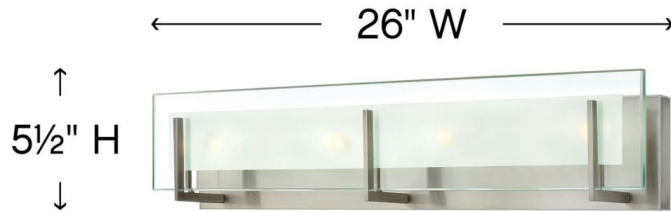

LATITUDE

5654BN

FOUR LIGHT VANITY

Latitude is contemporary and sleek, finding its true beauty in the minimalist design. The slim glass panel features rectangular etching while the subtle, split fork frames add understated architectural style.

DETAILS	
FINISH:	Brushed Nickel
MATERIAL:	Steel
GLASS:	Inside-Etched Clear Panel

DIMENSIONS	
WIDTH:	26"
HEIGHT:	5.5"
WEIGHT:	8.5 lbs.
BACK PLATE:	25"W X 4.75"H
EXTENSION:	4"
TOP TO OUTLET:	3.25"

LIGHT SOURCE	
LIGHT SOURCE:	Socket
WATTAGE:	4-60w G-9 *Included
VOLTAGE:	120v

SHIPPING	
CARTON LENGTH:	29"
CARTON WIDTH:	7.5"
CARTON HEIGHT:	7.5"
CARTON WEIGHT:	10 lbs.

PRODUCT DETAILS:

- Mounting hardware is hidden on the backplate to ensure a clean silhouette.
- This fixture must be installed with shades facing up toward the ceiling.
- Suitable for use in damp locations as defined by NEC and CEC. Meets United States UL Underwriters Laboratories & CSA Canadian Standards Association Product Safety Standards
- Fixture is ADA compliant and adheres to the standards and guidelines listed by the Americans with Disabilities Act.
- Bold lines and a clean, minimalist style creates a modern look
- Classic matte brushed nickel finish
- Please refer to Hinkley's Warranty for complete product warranty details; some warranty limitations may apply.