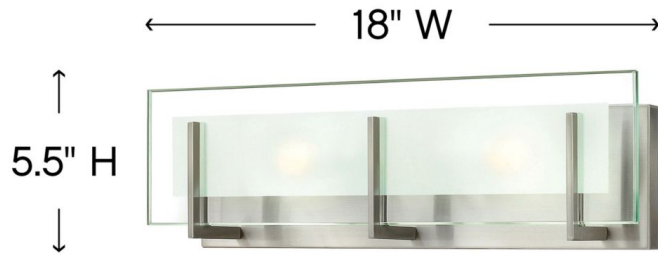

LATITUDE

5652BN

TWO LIGHT VANITY

Latitude is contemporary and sleek, finding its true beauty in the minimalist design. The slim glass panel features rectangular etching while the subtle, split fork frames add understated architectural style.

DETAILS	
FINISH:	Brushed Nickel
MATERIAL:	Steel
GLASS:	Inside-Etched Clear Panel

DIMENSIONS	
WIDTH:	18"
HEIGHT:	5.5"
WEIGHT:	6 lbs.
BACK PLATE:	17"W X 4.75"H
EXTENSION:	4"
TOP TO OUTLET:	3.25"

LIGHT SOURCE	
LIGHT SOURCE:	Socket
WATTAGE:	2-60w G-9 *Included
VOLTAGE:	120v

SHIPPING	
CARTON LENGTH:	7"
CARTON WIDTH:	20.5"
CARTON HEIGHT:	7.3"
CARTON WEIGHT:	7 lbs.

PRODUCT DETAILS:

- Mounting hardware is hidden on the backplate to ensure a clean silhouette.
- This fixture must be installed with shades facing up toward the ceiling.
- Suitable for use in damp locations as defined by NEC and CEC. Meets United States UL Underwriters Laboratories & CSA Canadian Standards Association Product Safety Standards
- Fixture is ADA compliant and adheres to the standards and guidelines listed by the Americans with Disabilities Act.
- Bold lines and a clean, minimalist style creates a modern look
- Classic matte brushed nickel finish
- Please refer to Hinkley's Warranty for complete product warranty details; some warranty limitations may apply.